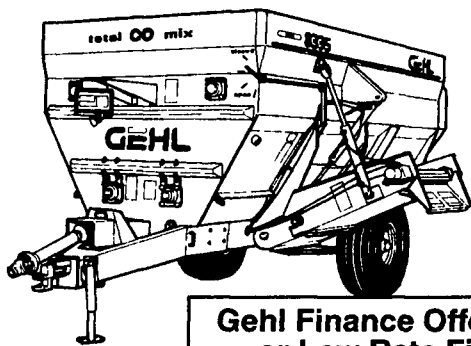

NEW GEHL

8335 TMR "Total Mix" Mixer Feeder