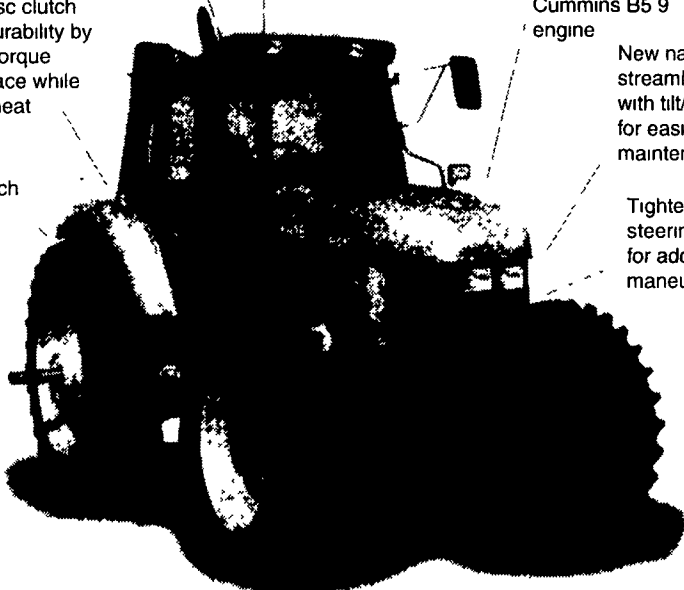

**GEHL**

## NEW WHITE 8410 TRACTOR, 145 HP 4WD LEASE THIS TRACTOR FOR ONLY \$699 MONTH

- Large, comfortable cab with armrest control console
- 18-speed powershift transmission
- Clean burning, 6 cylinder Turbocharged Cummins B5.9 engine
- Wet multi-disc clutch increases durability by cushioning torque loading surface while dissipating heat
- Electronic 3-point hitch
- New narrow streamlined hood with tilt/lift design for easier maintenance
- Tighter AWD steering angle for added maneuverability

## THIS WEEK'S SPECIAL

USED  
New Holland  
**900 HARVESTER**  
Metal Alert, Tandem Axles,  
and 7 Ft. Hay Head  
**\$9,500**