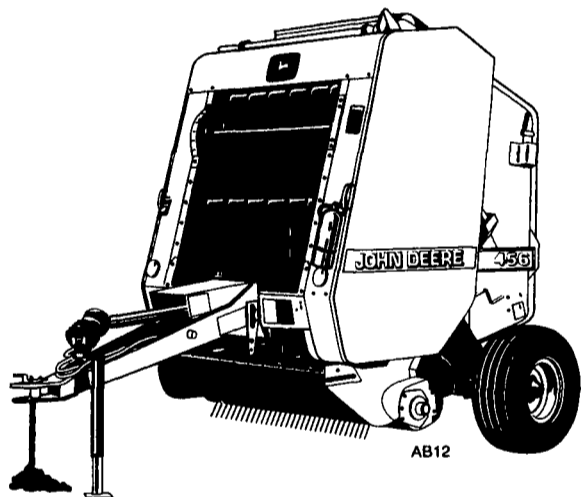

**JOHN DEERE TRACTORS**

4050, 2WD, cab, air, quad 18 4x38 3,400 hrs  
 2955, 4 post, hi-low, dual remotes, 3,800 hrs  
 6400, rollbar, pwr quad 18 4x38 R&P axle 2,500 hrs  
 6300, canopy, syncro, 15 5x38 dual remotes R&P axle, 1,000 hrs  
 2755, cab, air hi-low dual remotes, dual PTO R&P axle w/JD ldr, 2,800 hrs  
 2355, cab air, 4WD, hi-lo, w/JD 540 ldr 2,300 hrs  
 2355 canopy dual remotes 16 5x38 D ldr 2,000 hrs  
 2020, diesel 1971 1 owner, JD loader 3,900 hrs  
 2010, gas NF

Lease & Financing Available • Please Call For Appointment  
 All Tractors Tested On Our Farms • Tractors Stored Inside

**Burkholder Bros.**

Lebanon, PA 17042  
 (2 miles from Schaeferstown on Rt. 419 South. Turn right on Flintville Rd.)  
 2 Locations

717-272-2352

Lloyd Burkholder  
 330 Crest Rd., Lebanon, PA

717-949-2123

Leon Burkholder  
 400 Flintville Rd., Lebanon, PA

AB12

**TIGHT BALES,  
 EVERY TIME**

- ▶ Make tight 4x5- or 5x5-foot bales weighing up to 1,450 pounds.
- ▶ Standard BaleWatch™ monitor offers "look-ahead" baling.
- ▶ Double-arm hydraulic or electric bale wrapping.
- ▶ 456 Silage Special Baler handles wet and dry hay.