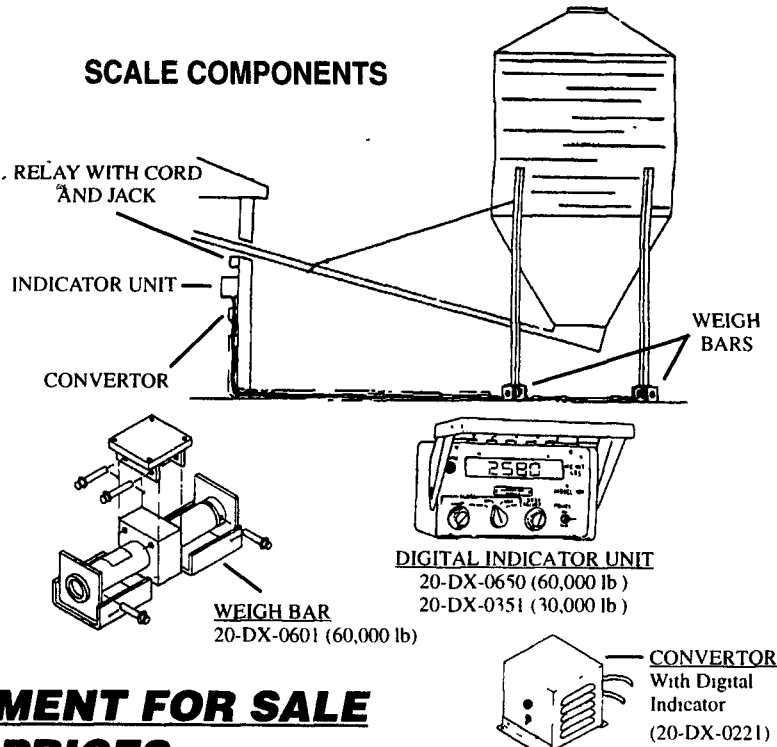

SCALE COMPONENTS

USED POULTRY EQUIPMENT FOR SALE

SPECIAL LOW PRICES

- 150 48" Acme Fans w/1 HP 3 phase motors.....**$125 ea.**
- without Motor.....**$75 ea.**
- 21 36" Acme Fans w/1/2 HP 3 phase motors.....**$100 ea.**
- Without Motor.....**$60 ea.**
- 4 48" American Cool Air Fans without motor.....**$85 ea.**
- 5 36" Stainless Steel Housing Fans.....**$150 ea.**
- 12 12 Ft. Diameter 30 ton feed bins.....**$800 ea.** (8 leg w/22" Hopper openings)
- 12 60,000 lb. Weigh-Tronix Bin Scales.....**$500 ea.** (4 Load Cell per Unit)
- 8 Pit Scraper Power Units.....**$300 ea.**
- 4 24" SS Circulating Fan.....**$30**

*** 48" Acme Fans and 12' Feed Bins
F.O.B. Gettysburg, PA area

Call Wayne Hershey at 1-800-432-0988 ext. 3034

We are open Mon. - Fri. 6:30 a.m. to 5:00 p.m. • Our Service Department is Available 24 Hours/Day.

SPECIAL SALE

We are currently overstocked on grain bin & feed hopper bins, bolts & nuts

- Grade 8 Hex Bin Bolts 3/8x1" .06 ea.
- Grade 8 Hex Bin Bolts 5/16x3/4 .04 ea.
- Grade 5 Hex Bin Bolts 3/8" .015 ea.
- Grade 5 Hex Nuts 5/16" .015 ea.

Your Partner in Agri-Business

255 Plane Tree Drive, Lancaster, Pa 17602
Toll Free 800-HEC-0988
Fax (717) 291-1534

Email address-partsservice@Hequip.com

CONESTOGA VALLEY ENTERPRISES

HI-MAG **Agricultural Lime Spreading** HI-CAL

Cash Discount Savings on Delivery
Call Toll Free day and evening
1-800-724-3277
Serving PA, MD, Delmarva, NJ, NY & (LI)

TimberLeads

"Money **DOES** Grow on Trees".

The best price for your standing timber may come from a buyer 100 miles away! One FREE call to TimberLeads connects you to timber buyers in Central PA. Our FREE service can help you receive a competitive price for the timber on your land. Landowners call TimberLeads today!

1-877-386-7595
www.timberleads.com

PAINTING

All Types
Interior/Exterior
Including Aerial Work

Specialists in Sand Blasting and Spray Painting Farm Buildings, Feed Mills, Roofs, Tanks, Etc.

Also Roof Coating • Water Blasting

- Waterproofing on Stone and Brick Buildings

Fisher's Painting

4056A Newport Rd.
Kinzers, PA 17535
On Rt. 772 Across From Pequea Valley School
717-768-3239