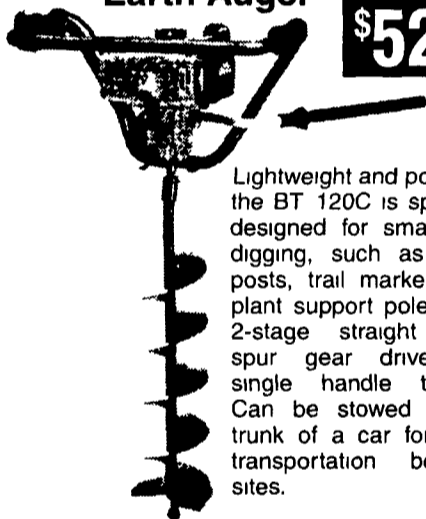

Farm users appreciate what has to offer!

029 Super Farm Boss®

\$299⁹⁵

16" bar

Designed for rugged farm use, this powerful unit comes equipped with side access chain tensioner, IntelliCarb compensating carburetor, and built-in "winterizer" kit for cold weather operation. Anti-vibration system is designed to reduce the transmission of engine vibrations to the operator's hands.

025 STIHL Wood Boss®

\$269⁹⁵

16" bar

Stihl technology gives high power-to-weight ratio to make cutting fast and easy.

029

\$449⁹⁵

16" bar

This mid-size powerhouse packs in the power.

BG 85

\$199⁹⁵

Features like a soft-grip handle, helper handles, rubber feet and cruise control make this powerful blower ideal for home or job site.

RT 120C

Earth Auger

\$524⁹⁵

Lightweight and powerful, the RT 120C is specially designed for small hole digging, such as fence posts, trail markers and plant support poles. Has 2-stage straight tooth spur gear drive and single handle throttle. Can be stowed in the trunk of a car for quick transportation between sites.