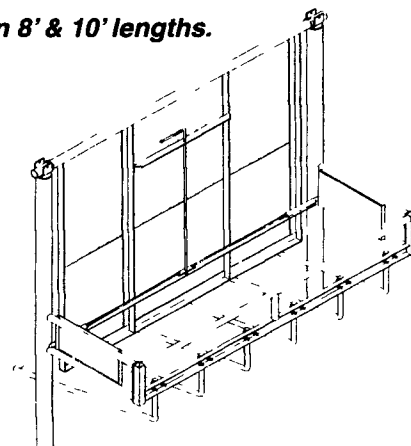

### Automatic Headgate

- Full roof cover for outdoor protection.
- Heavy duty latch for positive locking.
- Double linkage for extra stability.
- Quickly & easily adjusted from 5" to 7" for animal neck size.
- Handle assists manual operation for slow or horned cattle.

### Manure Push Off Guard

For both tractor & cattle.

- Available in 8' & 10' lengths.