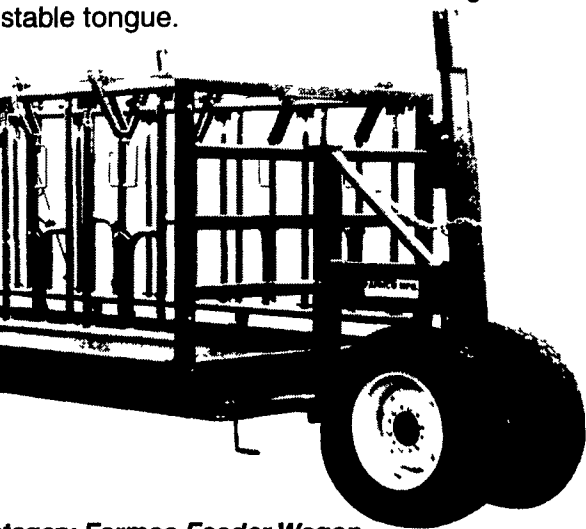

# Steel Barn Equipment

#### with Headlocks

... headlocks is ideal for animals 10  
... on a 5' x 20' or 24' Farmco wagon  
... stable tongue.

... Farmco Feeder Wagon  
... complement wheel with 6 bolts.  
... on front corners for added stability.