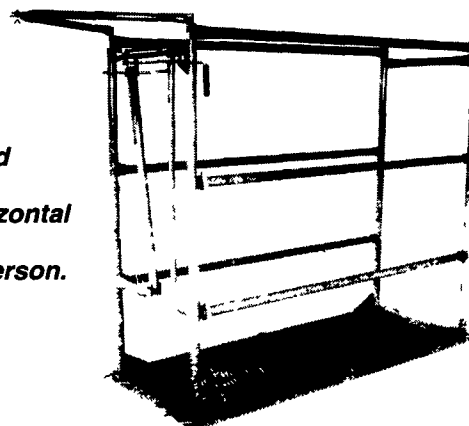

### Automatic Headgate

- Full roof cover for outdoor protection.
- Heavy duty latch for positive locking.
- Double linkage for extra stability.
- Quickly & easily adjusted from 5" to 7" for animal neck size.
- Handle assists manual operation for slow or horned cattle.

### Manure Push Off Guard

For both tractor & cattle.

- Available in 8' & 10' lengths.

### Grooming Chute

- Keeps animal's head safely & comfortably in desired position.
- Shipped with 4 bars, allowing optional vertical, horizontal or combination configuration.
- Quickly & easily assembled & disassembled by 1 person.
- Expanded metal flooring reduces slipping.