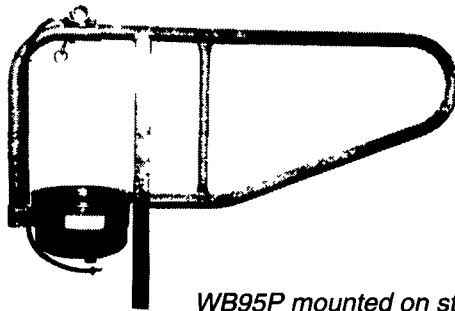

### Bring Your Cows to the Super Bowl!

Increase milk production naturally!

WB95G with optional splash guard

- 3 gallon capacity.
- Unbreakable PVC construction.
- Exceptional durability.
- Minimizes water waste.

Instant recovery in larger capacity bowls is the secret that sets the Zimmerman Water Bowls apart from others. Keep a fresh supply of water in front of your cows continuously..they will reward you by making more milk! Available in 2 models for both pressurized and gravity fed systems, these bowls can be built into new or added to existing tie stall facilities.