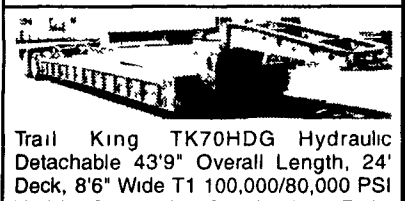

Year 2000 Ti-Brook Dump Trailer 34'x96"  
Alum. Frame Dump, Air Ride  
Suspension, 11R24.5 Tires, Aluminum  
Wheels

Trail King TK70HDG Hydraulic  
Detachable 43'9" Overall Length, 24'  
Deck, 8'6" Wide T1 100,000/80,000 PSI  
Yield Strength Steel Air Ride  
Suspension, 10'7" Hyd Gooseneck with  
82" Swing Clearance