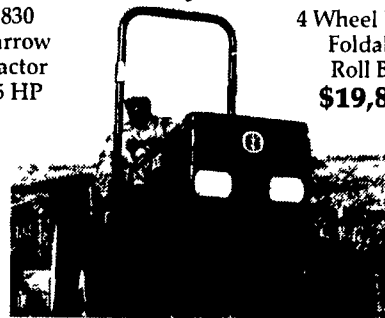

Number One In Orchards and Vineyards

3830 Narrow Tractor 45 HP

4 Wheel Drive, Foldable Roll Bar $19,800