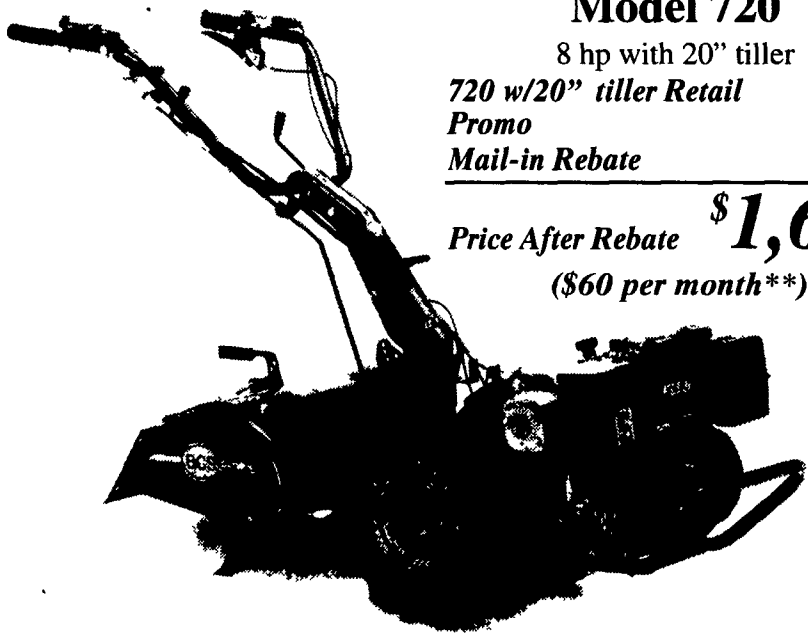

SPRING REBATE SALE

Mail-in rebate with purchase of ANY BCS tractor and attachment.

Gardener 710

Perfect for Small and Medium Gardens

710 w/18" tiller Retail $1,269
Promo $999
Mail-In Rebate -$150*
Price After Rebate $849

($37 per month**) (Subject to Availability)

SPECIFICATIONS

Engine	5hp Briggs & Stratton
Speed w/Tiller	.6 forward & 2.5 reverse
Tire Size	4"x8" tractor tread tires
Tilling Width	18"
Tilling Depth	8"
Weight w/tiller	178 lbs.

Popular Options:

- ✓ 30" Sickle Bar Mower
- ✓ 24" Snow Thrower
- ✓ 22" Lawn Mower

Convenient Electric Start is Available

Gardener 716

For Those Who Want More

Popular Options:

- ✓ 30" Sickle Bar Mower
- ✓ 24" Snow Thrower
- ✓ 22" Lawn Mower

SPECIFICATIONS

Engine	5hp Briggs & Stratton IP
Speed w/Tiller	.6, 1.2, 6.3 fwd & .6, 1.4 rev
Speed w/Other	.6, 1.4 fwd & .6, 1.2 rev
Tire Size	4"x8" tractor tread tires
Tilling Width	18"
Tilling Depth	8"
Weight w/tiller	183 lbs.

Convenient Electric Start is Available

716 w/18" tiller Retail $1,689
Promo $1,499
Mail-in Rebate -$100

Price After Rebate $1,399
($48 per month**)

Harvester 720 & Harvester Plus 730

Bigger Machines for Bigger Jobs

Model 720

8 hp with 20" tiller

720 w/20" tiller Retail $2,049
Promo 1,799
Mail-in Rebate -$100

Price After Rebate $1,699
($60 per month**)

Popular Options:

- ✓ 20" and 26" Tillers
- ✓ 40" - 53" Sickle Bar Mowers
- ✓ 24" and 28" Snow Throwers
- ✓ 22" Lawn Mower
- ✓ Chipper/Shredder
- ✓ 40" Power Sweeper

SPECIFICATIONS

Engine: 720	8hp Briggs & Stratton
730	9hp B & S Vanguard
Speed w/Tiller	.6, 1.3, 6.8 fwd & .7, 1.4 rev
Speed w/Other	.7, 1.4 fwd. & .6, 1.3 rev
Tire Size	4"x8" tractor tread tires
Tilling Width	20" or 26"
Tilling Depth	8"
Weight w/tiller 720	225 lbs.
730	250 lbs.

Convenient Electric Start is Available

Model 730

9 hp with 20" tiller