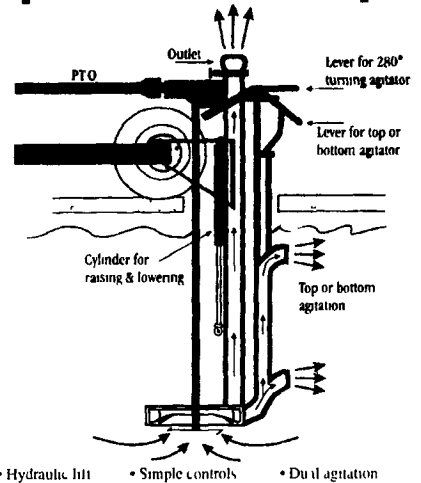

Liquid Manure Pit Pumps

MILLER'S REPAIR
1 Mile North of Bird in Hand
8 Miles East of Lancaster
Ph. 717-656-6109

Stauffer Diesel Inc.

Regional factory distributors of Industrial diesel engines. We guarantee to successfully match our products to your needs.

THE MOST COMPREHENSIVE SELECTION OF INDUSTRIAL DIESEL POWER IN PA. CHOOSE FROM AIR-COOLED OR LIQUID COOLED -- FROM TINY MINI-DIESELS UP TO 540 HP

Distributors of DEUTZ Air-Cooled Diesel Engines since 1955.

- O.E.M. - Dealer & Retail Sales
- Specify Deutz when rugged dependability and lower life cycle costs are a necessity 5-500 Hp
- Built by the oldest engine manufacturer in the world.

Builders of STADCO Custom Built Diesel Power Systems and Specialty Products.

- Generator Sets from 5 KW to 200 KW
- Generator Systems for emergency vehicles and railcars

Distributors of MITSUBISHI Engines.

- There is more than just power in the name.
- Liquid cooled diesels, 90 models, 3-365 Hp.
- Vast corporate resources and committed to total support services.
- Franchised for PA, So. NJ, Md.

We are a complete one-stop industrial diesel engine house. We offer the full spectrum of sales and support services.

Stauffer Diesel Inc.

46 Pleasant Valley Rd., Ephrata, PA 17522, (717) 738-2500
Branch: Irwin, PA (Pittsburgh Area) (412) 864-6969