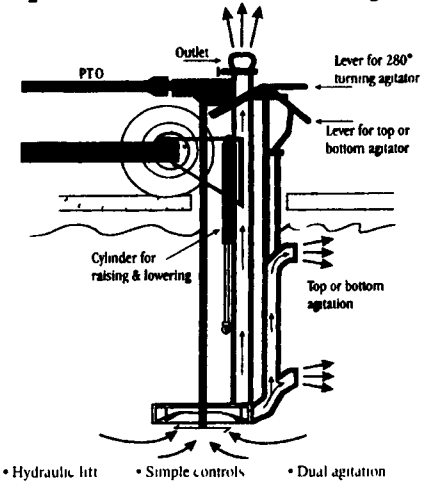

Liquid Manure Pit Pumps

*Hydraulic lift *Simple controls *Dual agitation

MILLER'S REPAIR
1 Mile North of Bird in Hand
8 Miles East of Lancaster
Ph. 717-656-6109

1B SPECIALITY FARM EQUIP

NH 650 round baler $1,200
OBO. White 5100 corn planter, liq fert $1,500. 17' upright manure pump $650. 20' wing disc $900. 14' heavy offset disc $800. Tubalator $450. High moisture bale carrier NH quick at-tach $250. 717-263-8091.

Generator sets sales & service. 10 thru 500KW. Manual & autostart. Also switch gear. Call 570-922-4494 or 570-658-5303.

60 KW generator enclosed on trailer, 200 hrs. 717-436-6137

Two model 6000 high speed metering transplanter units for 2 1/2" toolbar (not included) w/ cushioned seats, 4 valves & 4 flat carousels, $1500/ per unit. $2600/two units obo. 631-726-4989

2 FARM EQUIPMENT WANTED

Gehl Scavenger II Spreader $3,000 OBO

NH 492 Haybine, Excellent Condition $5,500

610/932-4312

2 FARM EQUIPMENT WANTED

Damp lime spreader/truck. 610-381-3043

6 dry fert openers to fit JD 7000 or newer planter. Call anytime, 717-249-8726.

Wanted: NH 489 haybine, must be in excellent condition. 570/587-3030.

NI Uni 763 3RN chopper head. 570/271-1027, 570/275-4827

Wanted: used 3R or 4R I&J cultivator. 717-656-1628

HERNLEYS

FARM EQUIPMENT INC.

When You Want Service You Can Count On Us!
2095 S. Market St. Elizabethtown, PA 17022

1-800-564-2511
717-367-8867