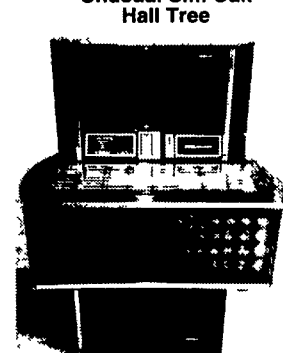

Seeburg Jukeboxes Incl. Disco Ball, Working Condition, Seeburg 'Trash Can' Jukebox, Restorable

Mission Oak Floor Clock, Works