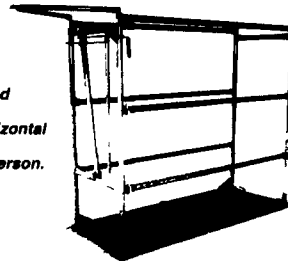

Automatic Headgate

- Full roof cover for outdoor protection.
- Heavy duty latch for positive locking
- Double linkage for extra stability.
- Quickly & easily adjusted from 5" to 7" for animal neck size
- Handle assists manual operation for slow or horned cattle

Manure Push Off Guard

For both tractor & cattle

- Available in 8' & 10' lengths

Grooming Chute

- Keeps animal's head safely & comfortably in desired position.
- Shipped with 4 bars, allowing optional vertical, horizontal or combination configuration.
- Quickly & easily assembled & disassembled by 1 person.
- Expanded metal flooring reduces slipping.

Gates & Fencing

Manufactured to last with our 2 coat finish that resists chemical corrosion, chipping & stays cleaner, longer!

- Standard heights
- 4 bar- 38" high
 - 5 bar- 48" high
 - 6 bar- 54" high

Monday - Saturday 7-11 • 295 Woodcorner Rd. • Litz, PA 17543