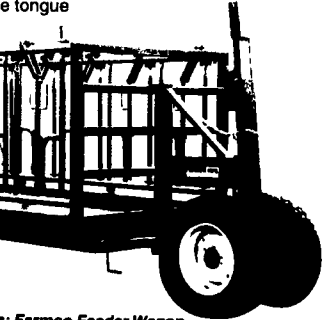

Barn Equipment

Welded and have the benefit of powder coating process with a durable finish chemicals & weather!

Headlocks

Headlocks are ideal for animals 10 and on a 5' x 20' or 24' Farmco wagon tongue

Farmco Feeder Wagon
Mount wheel with 6 bolts.
Front corners for added stability.

Hay Bale Feeders

Finished with our durable powder coating process, these feeders are available with 4', 5', 6', 8', & 10' panels

Feed big round & regular bales or stacks. Heavy duty construction of 1/8" formed metal channel and 1" sch. 40 pipe. 4 gauge sheet metal around bottom reduces hay loss.

Our 2 Coat Process!

Preparation including iron phosphate to enhance adhesion & prevent undercoat

Under undercoat
Under top coat baked at 400 to fuse coats molecular bond

Order Today!

Trick Farm Supply
Bethlehem PA 16624
(412) 275-3507