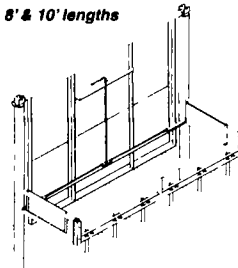

Zimmerman Roofing
Newville PA 17241
(717) 776-5951

Cattle Handling Equipment

Headlocks

- Extra heavy construction.
- All yokes have individual locks
- Easy in, easy out.
- Available in 3 sizes to meet all your needs

Automatic Headgate

- Full roof cover for outdoor protection.
- Heavy duty latch for positive locking
- Double linkage for extra stability.
- Quickly & easily adjusted from 5" to 7" for animal neck size
- Handle assists manual operation for slow or horned cattle

Manure Push Off Guard

For both tractor & cattle

- Available in 8' & 10' lengths

Grooming Chute

- Keeps animal's head safely & comfortably in desired position.
- Shipped with 4 bars, allowing optional vertical, horizontal or combination configuration.
- Quickly & easily assembled & disassembled by 1 person.
- Expanded metal flooring reduces slipping.