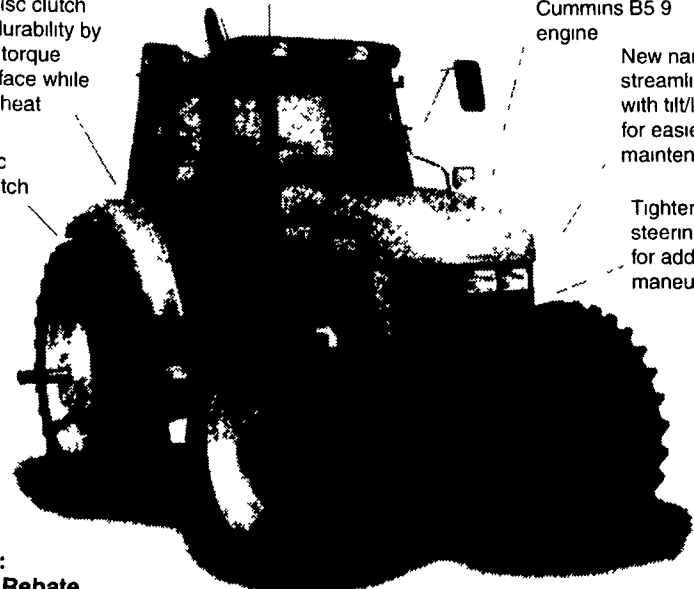

Glencoe

FARMHAND

Simplicity

NEW WHITE 8410 TRACTOR, 145 HP 4WD

Large, comfortable cab with armrest control console

18-speed powershift transmission

Clean burning, 6 cylinder Turbocharged Cummins B5 9 engine

Wet multi-disc clutch increases durability by cushioning torque loading surface while dissipating heat

Electronic 3-point hitch

New narrow streamlined hood with tilt/lift design for easier maintenance

Tighter AWD steering angle for added maneuverability