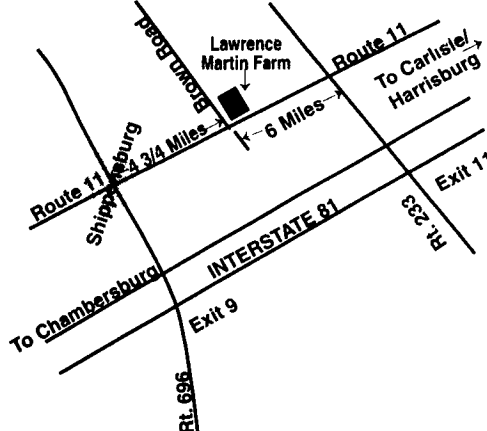

Financed by:

AgChoice
RICHARD A. RINGER
717-263-3315
The Farm Credit System

Birds by:

Lh LONGENECKER'S HATCHERY, INC.
1110 N. Market St.
Elizabethtown, PA
717-367-1545

Feeding by:

WENGER FEEDS
Rheems, PA
1-800-692-6008

Electrical Work by:

BRICKERVILLE ELECTRIC
430 East 28th Division
Highway Lititz, PA
717-626-7536

CHORE-TIME
Dedicated to PRODUCT LEADERSHIP™