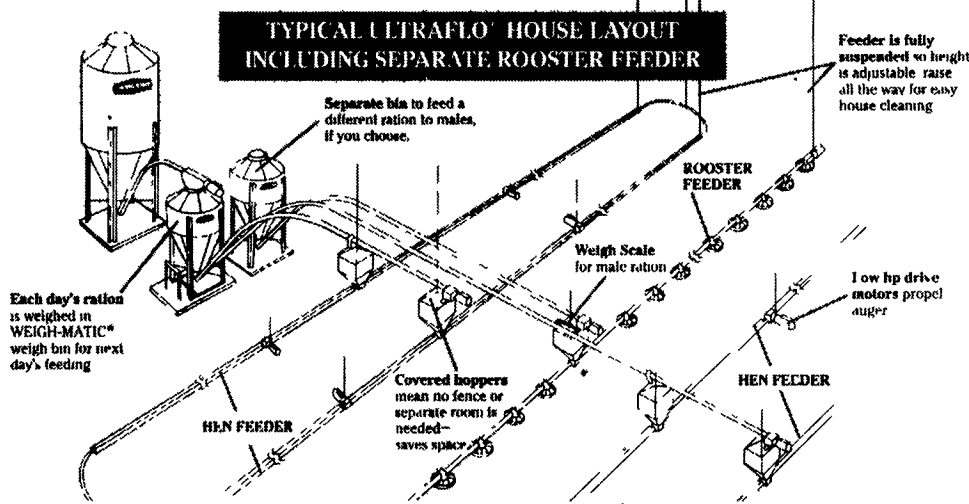

"Building and Equipment by Northeast Agri Systems"

Authorized **CHORE-TIME** master distributor since 1982

Northeast Agri Systems, Inc.

Flyway Business Park
139A West Airport Road
Lititz, PA 17543
1-800-673-2580
Ph: (717) 569-2702

Delmarva Office
305 University Ave.
Federsburg, Md.
1-800-735-6361
410-754-9434

Store Hours
Monday-Friday 7:30 am to 4:30 pm
24 Hour-7 Day Repair Service