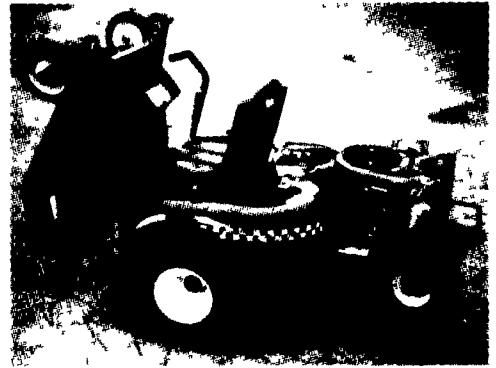

NOW DISTRIBUTING

The Only Tractor With A
Lifetime Drive Train Warranty
Over 15 Optional Attachments

Ingersoll 

Call For More Information And The
Name Of Your Nearest Dealer

**COUNTRY
CLIPPER**

**NOW WITH THE REVOLUTIONARY
MID MOUNT FLIP UP DECK
THAT WILL CHANGE YOUR ATTITUDE!**

Zero Turn Radius Mowers

a Division of

QUINSTAR 

**SPECIAL
UP TO
\$400
OFF**

- ★ Hydrostatic Drive
- ★ Hugs Hillside
- ★ Easy To Drive
- ★ Fast
- ★ Fold Out Handles
- ★ Strong Uniframe Body
- ★ Low Price
- ★ Financing Available

Call for details.

Prime dealer locations available.

M¹ 200 Series Zero-radius
Mid-mount mowers

Deck flips up for easy blade
change, storage & transport.

Fall clean-up.