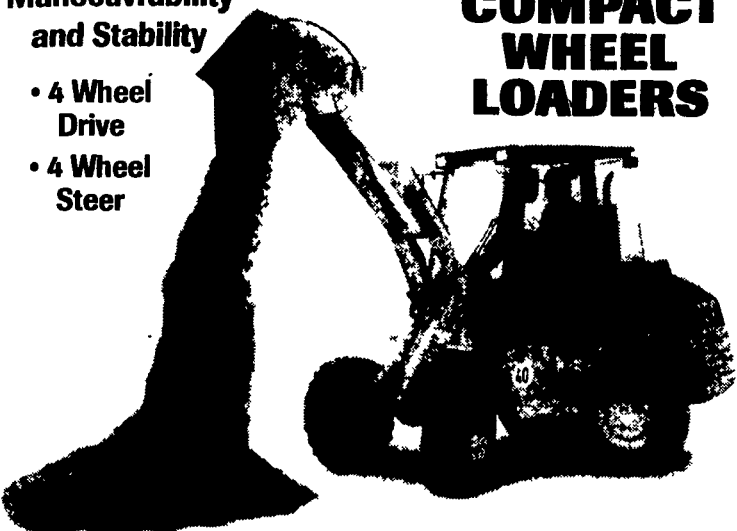

KramerAllrad

Manoeuvrability and Stability

COMPACT WHEEL LOADERS

- 4 Wheel Drive
- 4 Wheel Steer

Confined work areas is where this machine feels at ease. The KramerAllrad 320 will finish any work in no time at all thanks to its surprising manoeuvrability and versatility.

Add exceptional comfort to the outstanding performance of the KramerAllrad 320. Productivity of the driver is enhanced by the excellent ergonomic design of the cab

- Thanks to the hydraulic quickhitch facility the KramerAllrad 320 is a real multipurpose machine - implements are changed within seconds without leaving the operator seat
- Roof opens over the entire width for the efficient ventilation of the cab
- Large windows ensure excellent all around visibility
- Compact design and large steering angles of 2 x 45° make for the amazing manoeuvrability of the KramerAllrad 320

The entire front loader is of a totally new design and offers high breakout forces and superb tilt-back and dump-out angles. Minimum effort is required to control the joystick which moves the front loader with utmost precision.