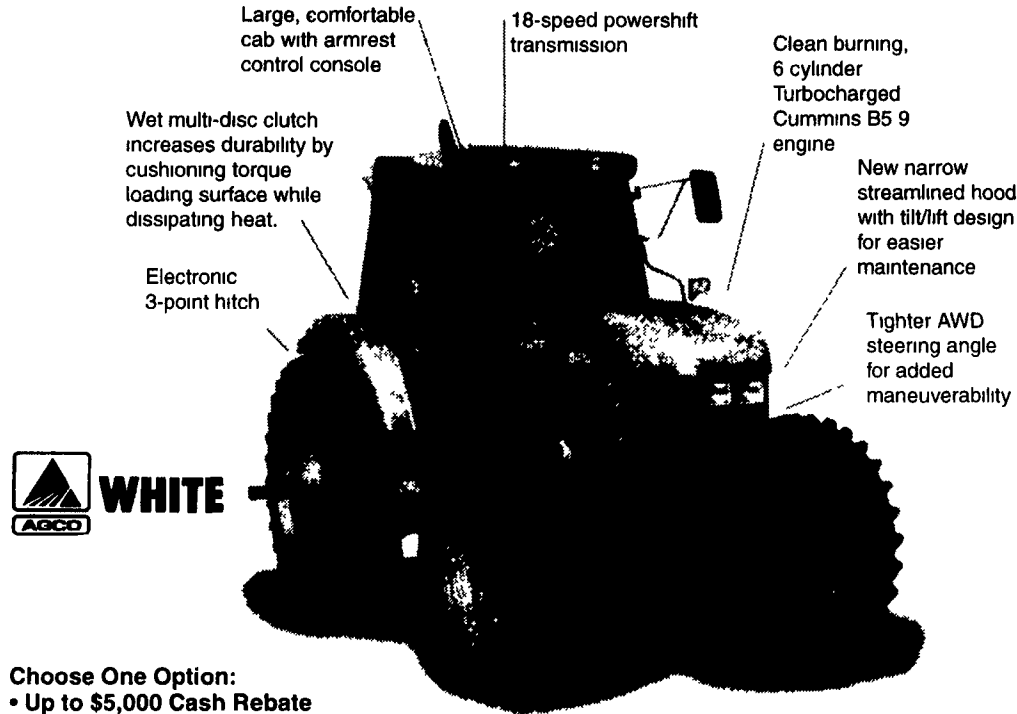

NEW WHITE 8410 TRACTOR, 145 HP 4WD

Large, comfortable cab with armrest control console
18-speed powershift transmission
Clean burning, 6 cylinder Turbocharged Cummins B5 9 engine
Wet multi-disc clutch increases durability by cushioning torque loading surface while dissipating heat.
New narrow streamlined hood with tilt/lift design for easier maintenance
Electronic 3-point hitch
Tighter AWD steering angle for added maneuverability