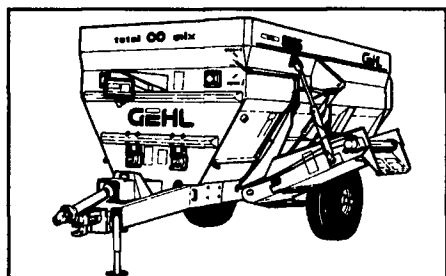

SPRAYERS

New Hardi CM750 Commander Sprayer	Call
New Hardi 550M Trailer Sprayers	Call
New Hardi NL 210 3 Point Sprayer.	Call

MISCELLANEOUS EQUIPMENT

New High Capacity Hammer Mill, Grinds All Types Of Grain - Available For Sale or Rental.....	Call
New Gehl 170 Grinder Mixer	\$12,375
New Gehl 1162 Disc Mower.....	Call
Used UFT 10' No-Till Drill, w/Grass Seeder, Avail. For Rental.....	\$11,850
New FarmHand Rotary Cutters.	Call
New FarmHand 15 Ft. Wing Mower	Call
New FarmHand Loaders.....	Call
New Farmco Cattle Feeders, Many Sizes.	Call
New Tuflite 3-point Hitch Scraper Blades 7 ft. & 8 ft. w/Mechanical Side Shift, Angle and Tilt (other sizes available)	\$625-\$900
New Gehl 8335 Mixer Feeder Wagon.....	Call
Used Gehl 7190 Feeder Wagon, 190 cu ft.	\$1,800
Used Rissler 190 Stationary Mixer	\$6,500
Used Little Giant 34' Bale Elevator	\$995
Used Grasshopper 721 3 Cyl Liquid Cooled Mower	\$5,850
Used MF 43 Grain Drill 13" Spacing..	\$900

Cash Rebates
or Low Rate Financing
or Waiver of Finance

GEHL

TMR "Total Mix Mixer Feeders

"Total Mix" TMR mixer feeders let you mix more long-stemmed hay into your ration - up to 30% by weight depending on hay type and moisture content

- "Hay - slicer auger" incorporates knife assemblies into the two bottom augers
 - Better mixing auction - Four-auger design creates a double figure - 8 mixing pattern for fast and complete mixing of all feed ingredients
 - Five sizes - 150 to 455 cubic feet capacities
- DEMO MODEL 8335 AVAILABLE - 340 BUSHEL**