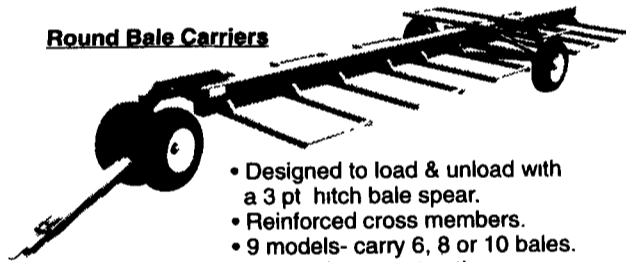

MASSEY-FERGUSON
Where farmers ideas take root

- Mustang 330 Skid Steer
- NH LX 885 Skid Steer
- Pequea Skid Steer Trailer
- Ford 545A tractor loader, 300 hours
- Gehl CB 400 Harvester w/ 2 heads
- Bushhog Rotary Cutter
- NH 499 Haybine
- IH 5100 Grain Drill
- 20 Double Disc Grain & Fertilizer
- NH 28 Blower
- Woods C80 Rotary Cutter
- Used ATVs
- COMING IN:**
- NH 853 Net Wrap Baler
- NH 570 Baler w/Thrower

NEWHOLLAND SCHREFFLER EQUIPMENT
Pitman, PA
570-648-1120
570-648-1811

Bring In Your Hay Crop With WellBuilt™ Equipment

Round Bale Carriers

- Designed to load & unload with a 3 pt hitch bale spear.
- Reinforced cross members.
- 9 models- carry 6, 8 or 10 bales.
- Heavy duty construction.