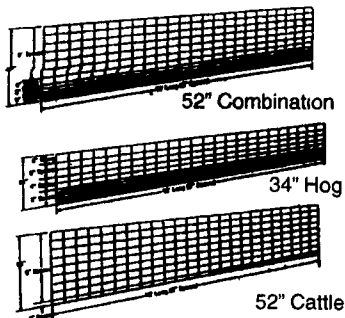

SCHICK ENTERPRISES

1-800-527-7675

BUY, SELL, TRADE OR RENT THROUGH THE CLASSIFIED ADS IN Lancaster Farming

Largest Farm And Home Store In The Area!

NOW IT'S WINTER SALE

Heavy Duty 6 Bar Livestock Gates

Size	Price	Size	Price
4'	\$45.99	12'	\$89.99
6'	\$55.99	14'	\$99.99
8'	\$68.99	16'	\$114.99
10'	\$79.99	18'	\$129.99

FARMMASTER BEHLEN DOUBLE HOT DIPPED GALVANIZED 16' FENCE PANELS

34" Hog 595055	\$15.96
52" Cattle 590699	\$16.09
52" Combination 590639	\$18.79

Most Sizes IN STOCK

Storage TANKS WINTER SALE

425 Gal.	400220	\$199.00
550 Gal.	400240	\$269.00
1000 Gal.	400040	\$349.00
1500 Gal.	400410	\$429.00
2100 Gal.	401780	\$799.00