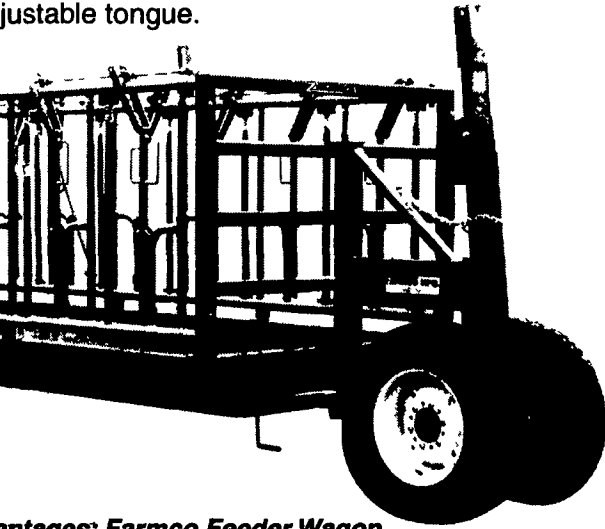

Steel Barn Equipment

arc welded and have the benefit
an Powder Coating Process
ment with a durable finish
chemicals & weather!

Feeders

Wagon with Headlocks

Adjustable headlocks is ideal for animals 10
mounted on a 5' x 20' or 24' Farmco wagon
adjustable tongue.

Advantages: Farmco Feeder Wagon
implement wheel with 6 bolts.
locks-on front corners for added stability.

Hay Bale Feeders

Finished with our durable powder
coating process, these feeders are
available with 4', 5', 6', 8', & 10' panels.

- Feed big round & regular bales or stacks.
- Heavy duty construction of 1/8" formed steel channel and 1" sch. 40 pipe.
- 14 gauge sheet metal around bottom reduces hay loss.

With Our 2 Coat Process!

metal preparation, including iron phosphate
coating, to enhance adhesion & prevent undercoat