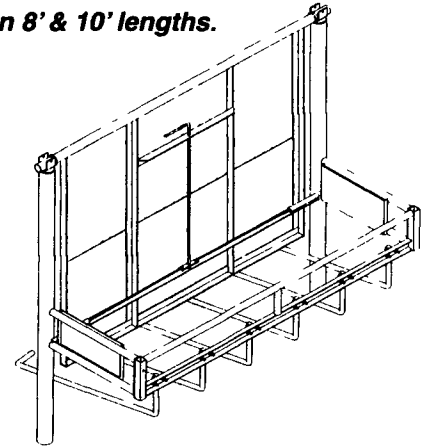

Automatic Headgate

- Full roof cover for outdoor protection.
- Heavy duty latch for positive locking.
- Double linkage for extra stability.
- Quickly & easily adjusted from 5" to 7" for animal neck size.
- Handle assists manual operation for slow or horned cattle.

Manure Push Off Guard

For both tractor & cattle.

- Available in 8' & 10' lengths.

Grooming Chute

- Keeps animal's head safely & comfortably in desired position.
- Shipped with 4 bars, allowing optional vertical, horizontal or combination configuration.
- Quickly & easily assembled & disassembled by 1 person.
- Expanded metal flooring reduces slipping.