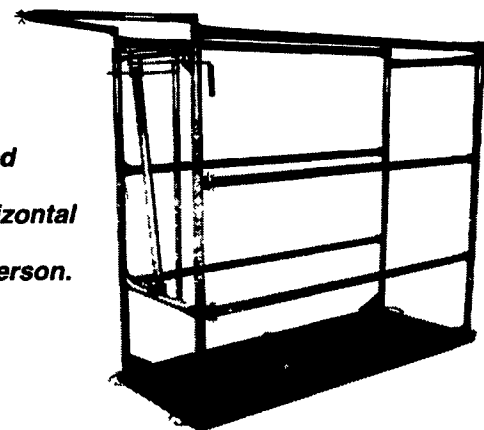

Automatic Headgate

- Full roof cover for outdoor protection.
- Heavy duty latch for positive locking.
- Double linkage for extra stability.
- Quickly & easily adjusted from 5" to 7" for animal neck size.
- Handle assists manual operation for slow or horned cattle.

Manure Push Off Guard

For both tractor & cattle.

- Available in 8' & 10' lengths.

Grooming Chute

- Keeps animal's head safely & comfortably in desired position.
- Shipped with 4 bars, allowing optional vertical, horizontal or combination configuration.
- Quickly & easily assembled & disassembled by 1 person.
- Expanded metal flooring reduces slipping.

Gates & Fencing

Manufactured to last,
with our 2 coat finish that
resists chemical corrosion, chipping
& stays cleaner, longer!

- Standard heights:
- 4 bar- 38" high.
 - 5 bar- 48" high.
 - 6 bar- 54" high.