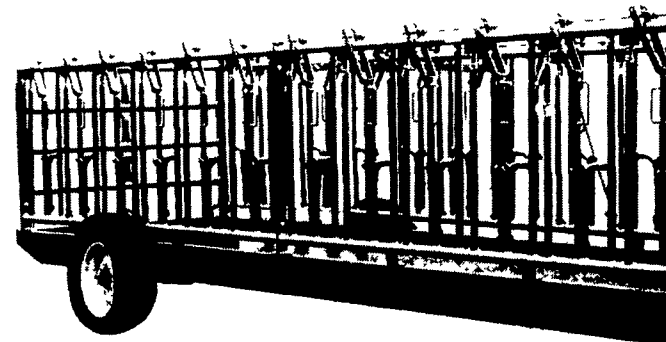

Powder Coated Steel

All metal parts are spray arc welded of the 2 Coat Zimmerman Powder to assure you of equipment with that is resistant to chemicals

Feeders

Feeder Wagon with H

This feeder with Zimmerman adjustable headlocks months or older. The headlocks are mounted on with an adjustable ton

Advantages: Zimmerman headlocks

- Double coat finish.
- Spring loaded neck bar.
- Individual lock on each yoke to restrain each animal separately.

Advantages: Far

- 15" implement
- 2-jacks-on front

Finished coating available