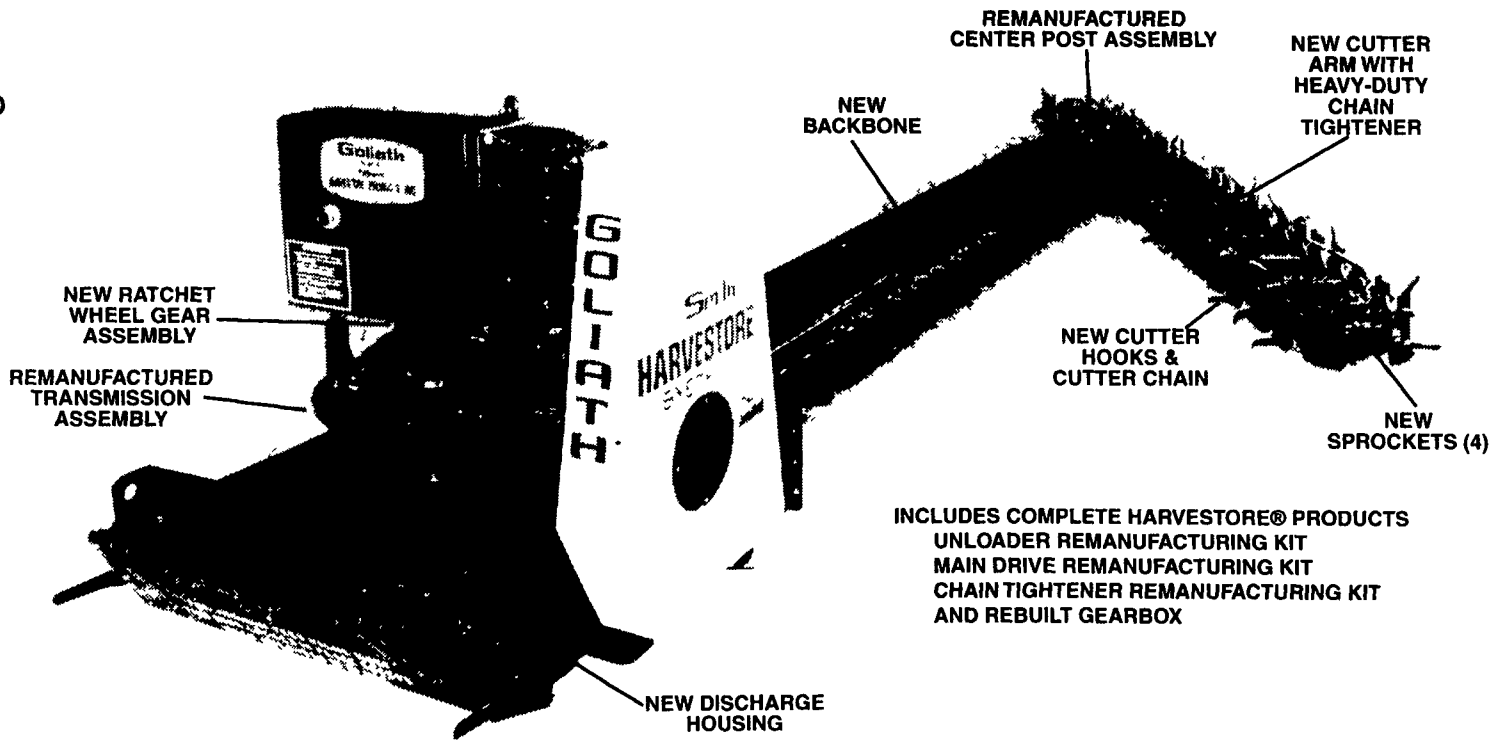

HARVESTORE® SERVICE YOU CAN TRUST

PLUS UNLOADERS REMANUFACTURED BY THE PEOPLE WHO SERVICE THEM...

**Series 92
GOLIATH®
Unloader**

INCLUDES COMPLETE HARVESTORE® PRODUCTS
UNLOADER REMANUFACTURING KIT
MAIN DRIVE REMANUFACTURING KIT
CHAIN TIGHTENER REMANUFACTURING KIT
AND REBUILT GEARBOX