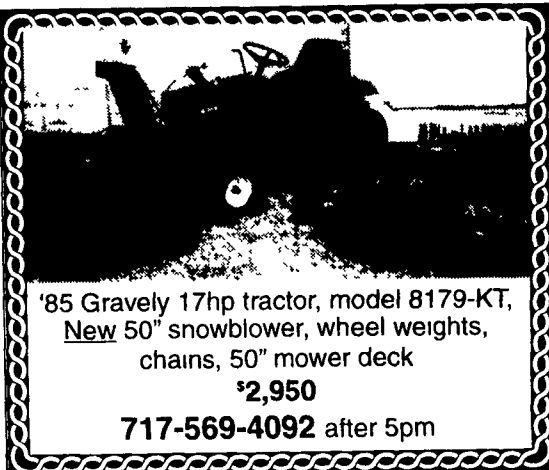

**75 KW
Winco Auto
Standby
Generator
1 Phase
270 Hrs.
$6,000 OBO
540-833-8315**

**HONDA
ENGINES**

Keeping it going smoothly and quietly
FEBRUARY SPECIALS

5 HP	GC160	Light Duty Recoil	$195
2.5 HP	G100	Recoil	$235
4 HP	GX120	Recoil	$280
5.5 HP	GX160	Recoil	$295
6.5 HP	GX200	Recoil	$345
9 HP	GX270	Recoil	$485
11 HP	GX340	Recoil	$545
13 HP	GX390	Recoil	$565
18 HP	GX610	Recoil Tank Muffler	$1135
20 HP	GX620	Elec. Start Tank or Fuel Pump	$1295
5.5 HP	GX160	Elec. Start	$416
9 HP	GX270	Elec. Start	$605
11 HP	GX340	Elec. Start	$660
13 HP	GX390	Elec. Start	$680

Add For Shipping on Motors
2.5 hp to 9 hp - $10.00
11 hp to 13 hp - $25.00
18 hp to 20 hp - $45.00
Send Check With Order
**6 To 1 Clutch Reduction
540 RPM $895**
All Units Have Oil Alerts
Except 2.5 & 5.0 HP

**Blue Mt. Small
Engine Service**
1490 Three Sq. Hollow Rd
Newburg, PA 17240
717-423-5358

'85 Gravely 17hp tractor, model 8179-KT,
New 50" snowblower, wheel weights,
chains, 50" mower deck
$2,950
717-569-4092 after 5pm

**CLEARANCE
SALE**

- Artsway 425 Vertical Mixer
- Int'l 1150 Grinder Mixer
- AgriMetal 5500 Tub Grinder
- **NEW** Uebler 810 & 812 Feed Carts
- Uebler 810 Feed Cart, Rebuilt
- Rissler 54 ft. Taper Board Feeder
- RotoMix 3 pt. Hitch Bale Slicer
- Badger 2300 Gal. Vacuum Tank Spreader
- Dynavent Bedding Chopper
- Jamesway 300 Barn Cleaner Drive Unit
- 18 ft. Vandale Center Drive Unloader
- 12 ft. to 16 ft. Jamesway Ring Drive Unloaders
- 121-10 Bush Hog Blade, (All Hyd. New)

Sales & Service
ROVENDALE AG & BARN EQUIP.
WATSONTOWN, PA 17777
570-538-9564 OR 570-742-4226
Exit 31, I-80 to I-180 Watontown Exit
Hours: Mon-Fri 8 to 5 Sat 8 to 12