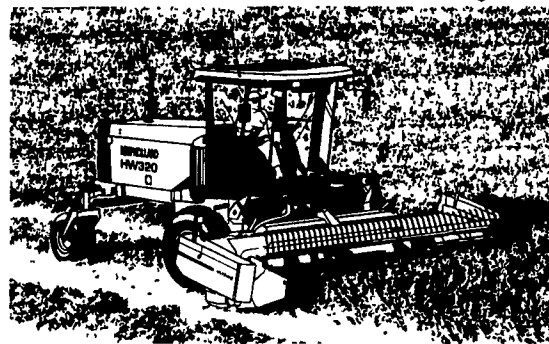

HW300

W/SP HAYBINE
14' Head, 195 Hrs.

Lease RETURN SAVE $$$