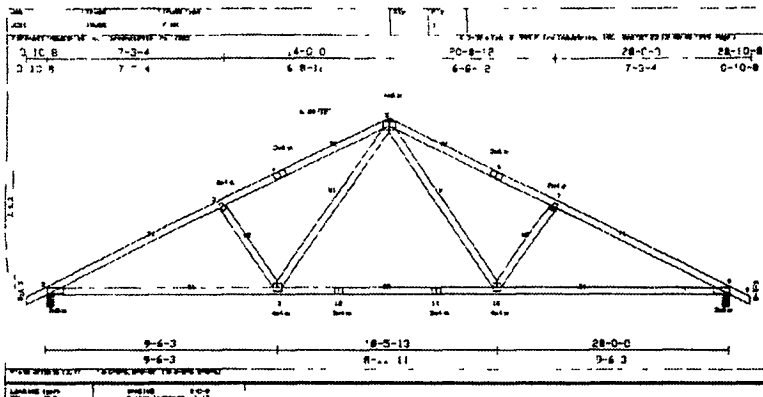

WANT: Old barns and mushroom houses to dismantle for building material. 610-367-8193.

Half round chestnut & oak beams, 8"x16 or 27" long, chestnut 1x10, 2x4, 6x6, 8x8. 717-529-6309.

FREE: Two (2) turkey houses. 49x313 and 39x336. Pole type construction. Includes trusses, creosote posts, metal roofs, fiberglass insulation. Mechanicsburg location. Must dismantle and remove.
(717) 234-4000

DON'T IGNORE IT RESTORE IT!
Masonry/Restoration specializing in restoring old stone/brick houses and barns. Also doing all types of Stone work.
J&J Restoration
717-768-0549

POLE BUILDINGS

Horse Barns
Riding Arena
Equipment Storage
Garages
Commercial Buildings

Unlimited Structures, Inc.
800-858-7297