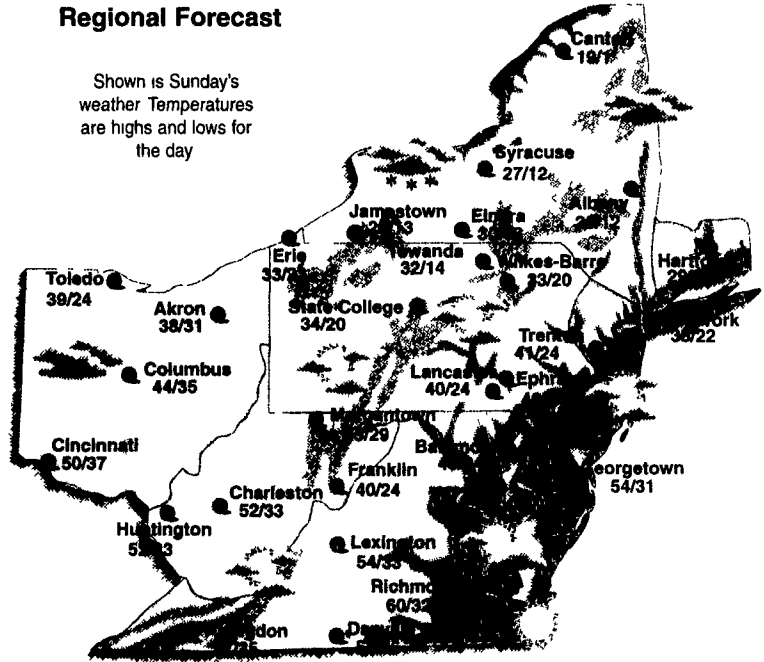

Regional Forecast

Shown is Sunday's weather. Temperatures are highs and lows for the day.

Last Week's Precipitation Lancaster

January 07	0.00"
January 08	0.00"
January 09	trace
January 10	0.65"
January 11	trace
January 12	0.00"
January 13	0.00"