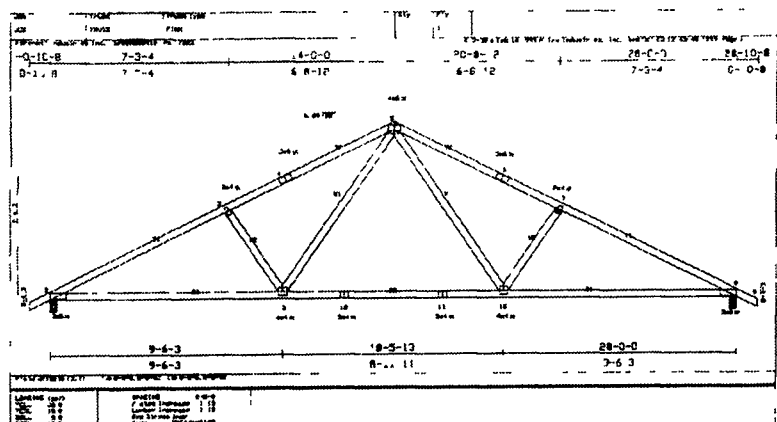

.018 Mill Finish & White
Aluminum

Trims - Screws - Nails
to match colors

265 E. Meadow Valley Rd.,
Lititz, PA 17543

717-626-9674

800-582-9956

717-627-6892 - Fax

Are you looking for correctly engineered trusses for your next project, reasonably priced, built with high quality material, state of the art machinery, and *Delivered on time?