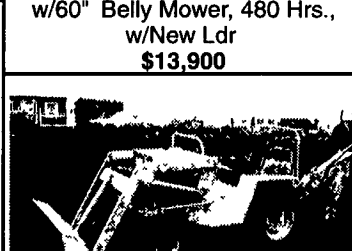

**Kubota L2900 4WD w/Loader,**  
30 HP, Glide Shift Trans.

**Ford 1920 4x4 w/Loader**  
Low Hours, Sharp

**Kubota B7100 4x4**  
Hydro w/Loader & Belly Mower,  
1,000 Hrs. - Only \$9,800

**Kubota L275 w/Loader**  
4x4, 27HP

**Ford 1620 Tractor 4x4, Hydro,**  
w/60" Belly Mower, 480 Hrs.,  
w/New Ldr  
**\$13,900**

**Royer Model 180**  
Soil Shredder,  
Screener Mixer

**Kubota F2400 4x4**  
w/60" Mower

**Terramite T5C**  
Very Clean \$8,900