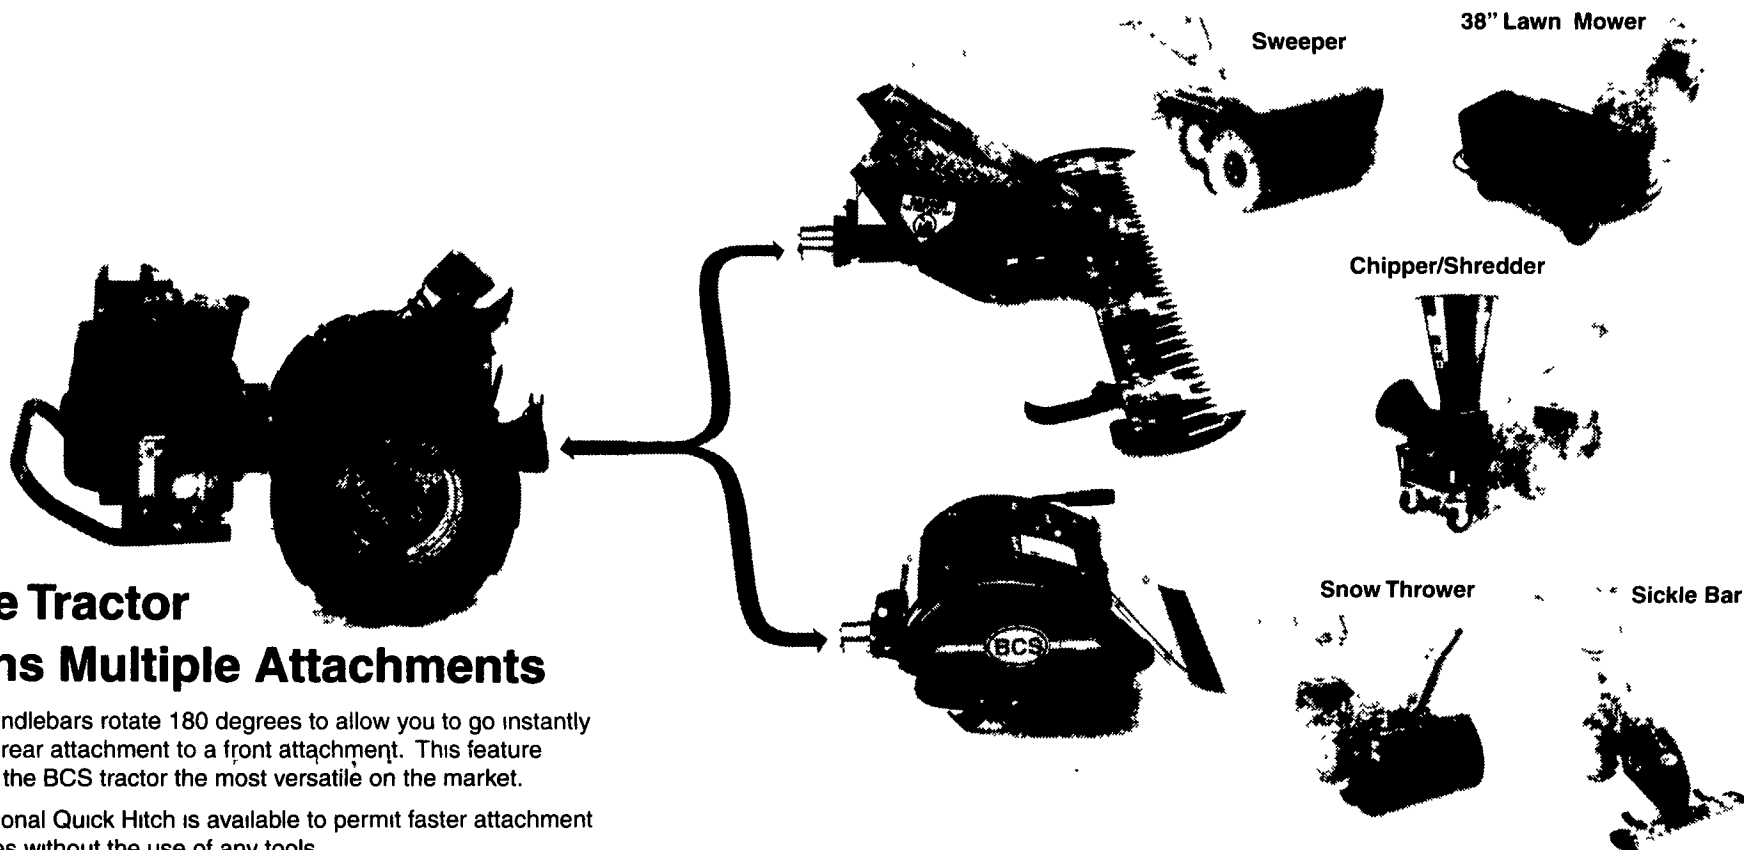

THE BEST SYSTEM ON EARTH

The Tiller That Has It All

Your garden can be the most productive ever using our machines. No other machine can break ground, cultivate, and power compost like a BCS. BCS offers you the three things you look for in a tiller:

Durability

With our all gear drive transmission and automotive style clutch, BCS machines are built to stand up to years of punishing use. In fact, we are so confident of BCS's reliability, all our machines are **backed with a No-Time-Limit Warranty* on all gearbox components.**

One Tractor Runs Multiple Attachments

The handlebars rotate 180 degrees to allow you to go instantly from a rear attachment to a front attachment. This feature makes the BCS tractor the most versatile on the market.