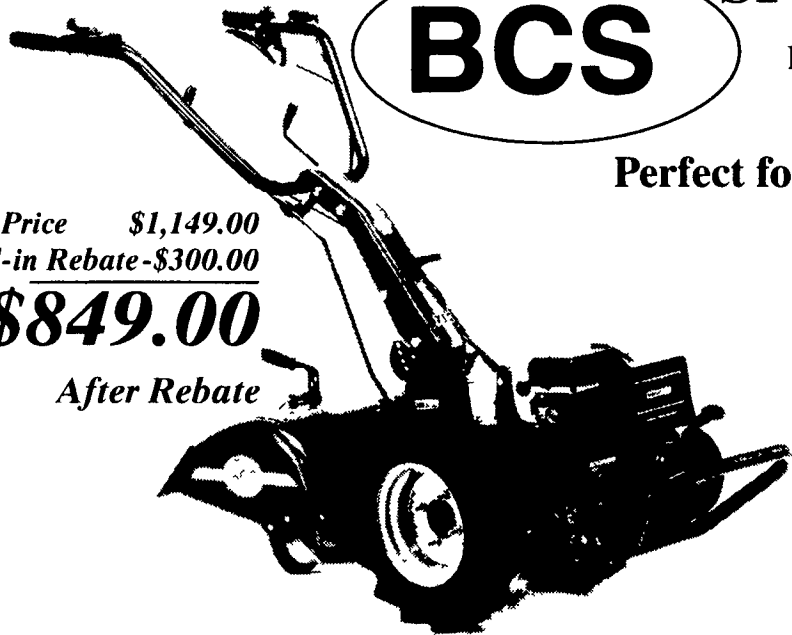

# SPRING REBATE SALE

Mail-in rebate with purchase of ANY BCS tractor and attachment.

## Gardener 710

Perfect for Small and Medium Gardens

**Popular Options:**

- ✓ 30" Sickle Bar Mower
- ✓ 24" Snow Thrower
- ✓ 22" Lawn Mower

Sale Price **\$1,149.00**

Mail-in Rebate -**\$300.00**

**\$849.00**

After Rebate

**SPECIFICATIONS**

Engine	5hp Briggs & Stratton
Speed w/Tiller	.6 forward & 2.5 reverse
Tire Size	4"x8" tractor tread tires
Tilling Width	18"
Tilling Depth	8"
Weight w/tiller	178 lbs

Convenient Electric Start is Available