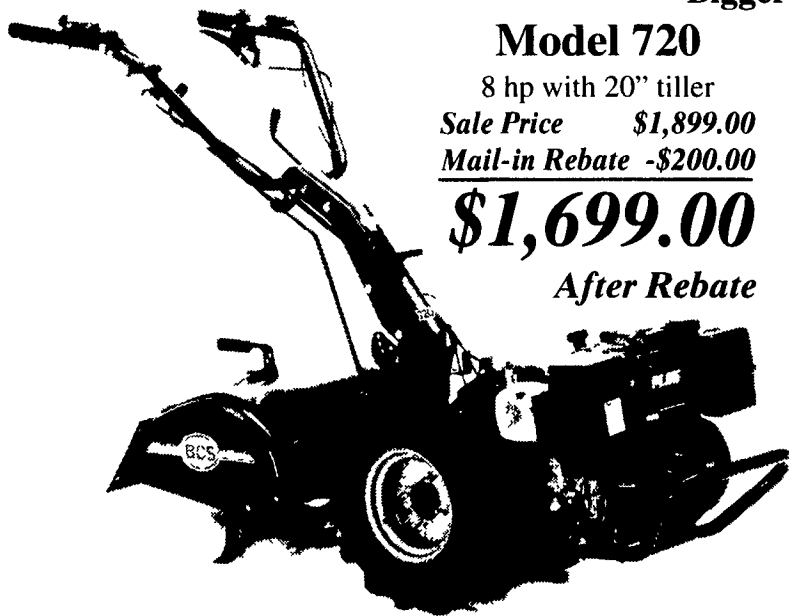

### Model 720

8 hp with 20" tiller

Sale Price **\$1,899.00**

Mail-in Rebate -**\$200.00**

**\$1,699.00**

After Rebate

**Popular Options:**

- ✓ 20" and 26" Tillers
- ✓ 40" - 53" Sickle Bar Mowers
- ✓ 24" and 28" Snow Throwers
- ✓ 22" Lawn Mower
- ✓ Chipper/Shredder
- ✓ 40" Power Sweeper