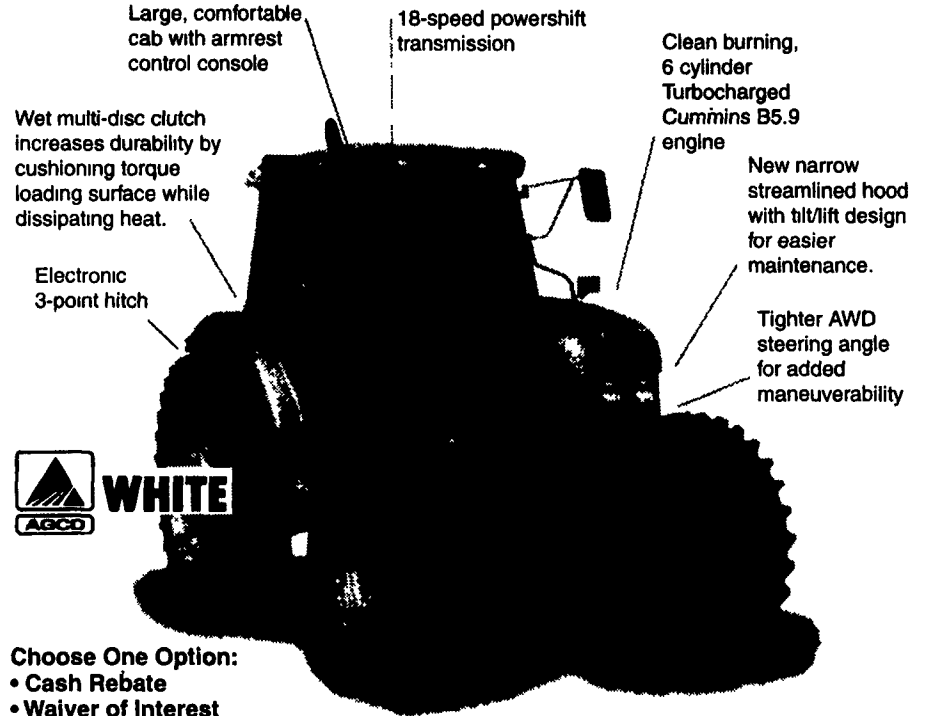

NEW WHITE 8410 TRACTOR 145 HP 4WD

1. **Choose One Option:**
2. Cash Rebate
   - Waiver of Interest
   - AGCO Low Rate Financing

Financing terms are subject to approval by Agricredit

See us for details

Lebanon Valley Implement Co., Inc.
700 E. Linden Street, Richland, PA 17087 717-866-7518

NEW & USED EQUIPMENT IN STOCK

USED TRACTORS

- Used Kubota B7100 HST 4WD, Hydro Trans, w/60" Mower.....$5,800
- Used International "H" Gas.....$1,600

USED SKID LOADERS

- Used Gehl 5635SX, 60 HP Diesel, 72" Bucket.....$15,600
- Used Gehl 4610, 44 HP Diesel, 70" Bucket.....$7,500
- Used Gehl 4625, 43 HP Diesel, 65" Bucket.....$10,200
- Used Gehl 3510, 27 HP Gas, 72" Bucket.....$5,800
- Used Case 1845C, 56 HP Diesel, 78" Bucket.....$14,900

TILLAGE EQUIPMENT

- New Glencoe 7200 7 & 9 Tooth Soil Saver Chisel Plows.....Call
- New Glencoe 7400 9 Tooth Soil Saver Chisel Plow.....Call
- New Glencoe 4450 7 Tooth Coulter Chisel.....Call
- New Glencoe Disc Harrow 11' 6" Wide.....Call
- New RJ Packer 19 Ft. Wing Fold.....$7,400
- New Amco 12 Ft. Disc Harrow.....Call
- Used 11 Tooth WilBeck Soil Saver.....$4,000
- Used 9' Pull Type Harrow.....$295
- Used Mohawk 3 Pt. 8 Tooth Chisel Plow.....$900

HAY AND FORAGE EQUIPMENT

- New Demo Gehl DC2412 Disc Conditioner 11'7" Cut.....Call
- Used NH #8 Forage Box.....$2,000
- Used NH #8 Forage Box.....$2,300
- Used Hesston 7165 Harvester w/3 Row Corn Head & 7 Ft. Hay Head - Nice...$15,795
- Used Gehl 1100 Hay Pickup.....$1,500
- New JF Hay Tedder Rake, 9'10".....$2,495
- Used IH 7 ft. 2 Point Fast Hitch Sickle Bar Mower.....$675

USED MANURE SPREADERS

- Used Gehl 315 Scavenger Spreader.....$4,500
- Used Gehl 312 Scavenger Spreader.....$3,000
- Used New Idea 353 Manure Spreader.....$2,000
- Used N.H. 676 Manure Spreader.....$1,500

MISCELLANEOUS EQUIPMENT

- New High Capacity Hammer Mill, Grinds All Types Of Grain - Avail. For Rental.....Call
- New Gehl 1162 Disc Mower.....Call
- Used UFT 10' No-Till Drill, w/Grass Seeder, Avail. For Rental.....$11,850
- New FarmHand Rotary Cutters.....Call
- New FarmHand 15 Ft. Wing Mower.....Call
- New FarmHand Loaders.....Call
- New Farmco Cattle Feeders, Many Sizes.....Call
- New Tuflite 3-point Hitch Scraper Blades 7 ft. & 8 ft. w/Mechanical Side Shift, Angle and Tilt (other sizes available).....$625-$900
- New Gehl 8335 Mixer Feeder Wagon.....Call
- Used Rissler 190 Stationary Mixer.....$6,500
- Used MF 43 Grain Drill 13'7" Spacing.....$900
- Used Great Bend 440 Q-Tach Loader, Fits Many IH Tractors, Nice.....$3,500