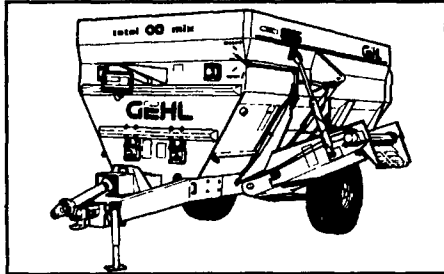

GEHL

TMR "Total Mix Mixer Feeders

"Total Mix" TMR mixer feeders let you mix more long-stemmed hay into your ration - up to 30% by weight depending on hay type and moisture content

- "Hay - slicer auger" incorporates knife assemblies into the two bottom augers
 - Better mixing auction - Four-auger design creates a double figure - 8 mixing pattern for fast and complete mixing of all feed ingredients
 - Five sizes - 150 to 455 cubic feet capacities
- DEMO MODEL 8335 AVAILABLE - 340 BUSHEL**

GEHL All New SL4635 & 4835

- SL 4635**
- Standard 44-HP Oil-Cooled Diesel (57-hp turbo-charged optional)
 - SAE-Rated Lift Capacity of 1,425 Lbs. (counterweights increase lift to 1,575 lbs)
 - 37-Inch Wheelbase
- SL 4835**
- Standard 57-HP Oil-Cooled Turbo Charged Diesel
 - SAE-Rated Lift Capacity of 1,625 Lbs. (counterweights increase lift to 1,775 lbs)
 - 41-Inch Wheelbase
- Highly maneuverable, extremely stable, and with increased lift and unsurpassed visibility, they get the job done in tight confines. Plus they offer built-in features for easy maintenance and user comfort.

- Huge harvesting capacity
- Eight-knife cutting cylinder
- Swing-away auger
- Removable roll assembly
- Adjustable processing roll gap

2412 DISC CONDITIONER

Cut Your Fields Down to Size!

- Nine disc cutterbar delivers 11-foot 7-inch cut.
- Wide conditioning rolls for uniform, fast drying.
- Full-width skid shoes protect the cutterbar.
- Simple drive system for more reliability.
- Easy change from windrow to swath.