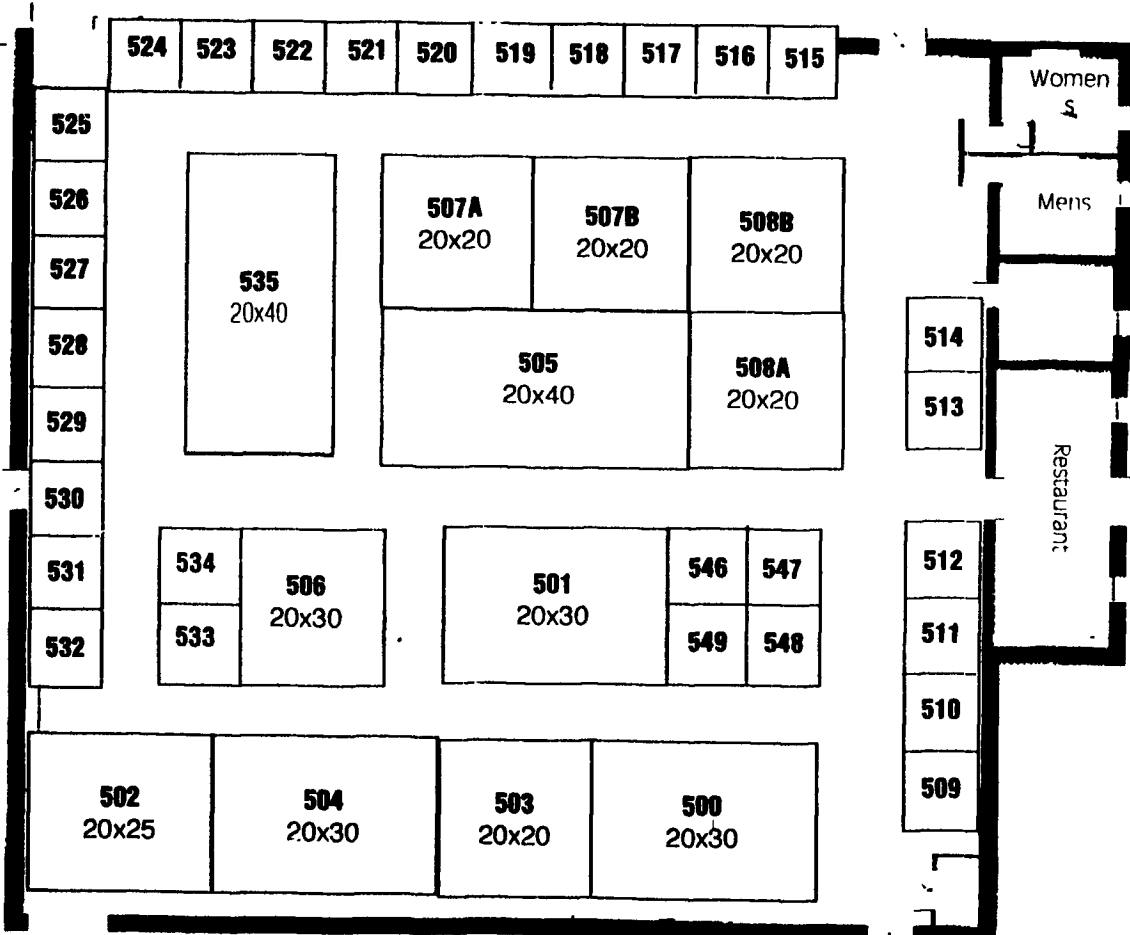

Horticultural Hall

Keystone Farm Show • York PA

- 304 USDA
- 305 Martin Limestone Exchange
- 306 McCreary Grain
- Memorial Hall-
Hall Area Over-Flow**
- 600 Hubner Seed Co.
- 601 Lancaster Farming
- 602 Pennsylvania Grange Ser. Corp.
- 603 Sweet Air Products
- 604 Fastline Publications
- 605 Demuth Steel Products
- 606 Demuth Steel Products
- 607 Business Lease
- 608 Agri King
- 609 Agri King
- 610 Crop Grower Insurance
- 611 Cargill Animal Nutrition
- 612 Cargill Animal Nutrition
- 613 Lawn Care Equipment Cente
- 614 Green Lea Sales Co.
- 615 Delmarva Farmer
- 616 Carl Neutzel
- 617 Bio Gene Seeds

KEYSTONE FARM SHOW (Turn to Page 30)

Poultry Building