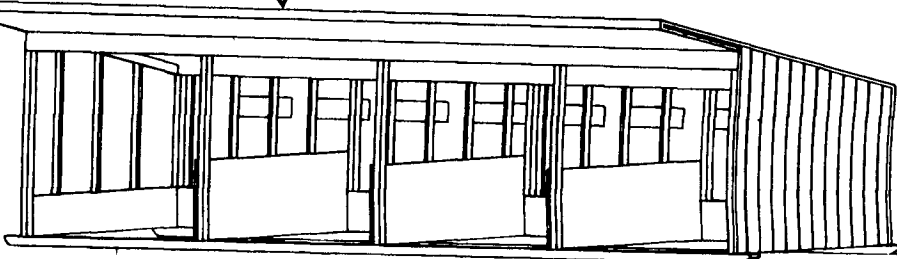

PORTABLE FREE STALL

Up to 9 stalls

- Up to 9 stalls 4' x 8'
- Treated Skids
- Yellow Pine Floor W/ Rubber Mats
- 3" Sloped Floor
- Herculite Ventilation curtain
- Wood brisket boards

SUPER HUTCH

- 3 or 4 bedding stalls
- Rough-sawn Exterior Plywood
- Galvanized steel roof
- Paint and spouting included

Controlled environment keeps calves healthier.!

ALLENSVILLE PLANING MILL

108 E. MAIN STREET
ALLENSVILLE PA.
PHONE: (717) 483-6386
(800) 322-1306

CALL
for additional
information and
Price Quotes.

BUY,
SELL,
TRADE
OR
RENT
THROUGH
THE
CLASSIFIED
ADS
IN
Lancaster
Farming