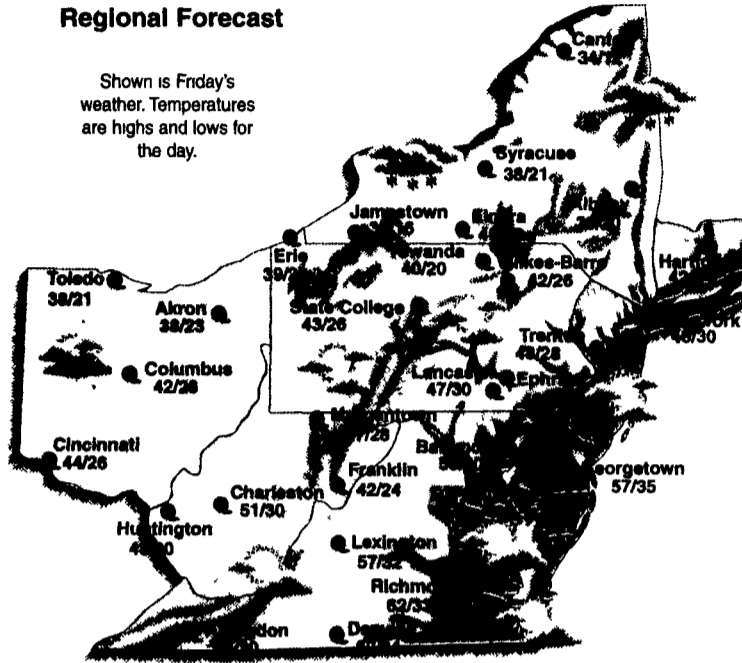

Regional Forecast

Shown is Friday's weather. Temperatures are highs and lows for the day.

Last Week's Precipitation Lancaster

December 22	trace
December 23	0.00"
December 24	0.00"
December 25	0.00"
December 26	0.00"
December 27	0.00"
December 28	0.00"