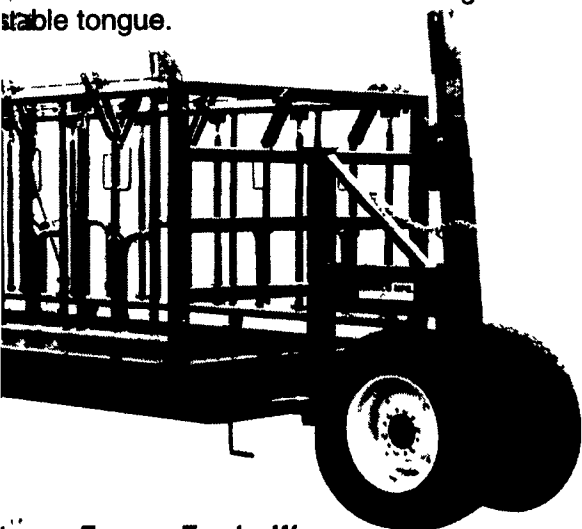

Steel Barn Equipment

welded and have the benefit of Powder Coating Process with a durable finish resistant to chemicals & weather!

Feeders

Feeders with Headlocks

Headlocks is ideal for animals 10' mounted on a 5' x 20' or 24' Farmco wagon stable tongue.

Options: Farmco Feeder Wagon complement wheel with 6 bolts. Brakes on front corners for added stability.

Hay Bale Feeders

Finished with our durable powder coating process, these feeders are available with 4', 5', 6', 8', & 10' panels.

- Feed big round & regular bales or stacks.
- Heavy duty construction of 1/8" formed steel channel and 1" sch. 40 pipe.
- 14 gauge sheet metal around bottom reduces hay loss.

With Our 2 Coat Process!

Final preparation, including iron phosphate priming, to enhance adhesion & prevent undercoat. Epoxy powder undercoat. Epoxy powder top coat, baked at 400° to fuse coats, creates a link molecular bond.