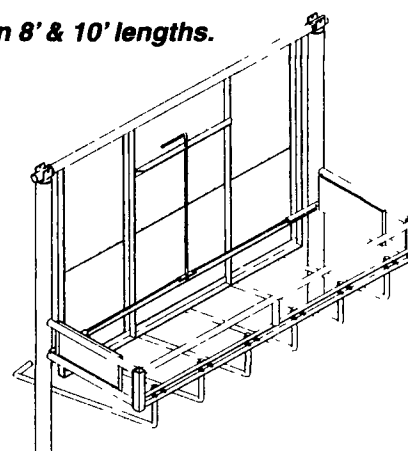

Cattle Handling Equipment

Headlocks

- Extra heavy construction.
- All yokes have individual locks.
- Easy in, easy out.
- Available in 3 sizes to meet all your needs.

Automatic Headgate

- Full roof cover for outdoor protection.
- Heavy duty latch for positive locking.
- Double linkage for extra stability.
- Quickly & easily adjusted from 5" to 7" for animal neck size.
- Handle assists manual operation for slow or horned cattle.

Manure Push Off Guard

For both tractor & cattle.

- Available in 8' & 10' lengths.

Grooming Chute

- Keeps animal's head safely & comfortably in desired position.
- Shipped with 4 bars, allowing optional vertical, horizontal or combination configuration.
- Quickly & easily assembled & disassembled by 1 person.
- Expanded metal flooring reduces slipping.