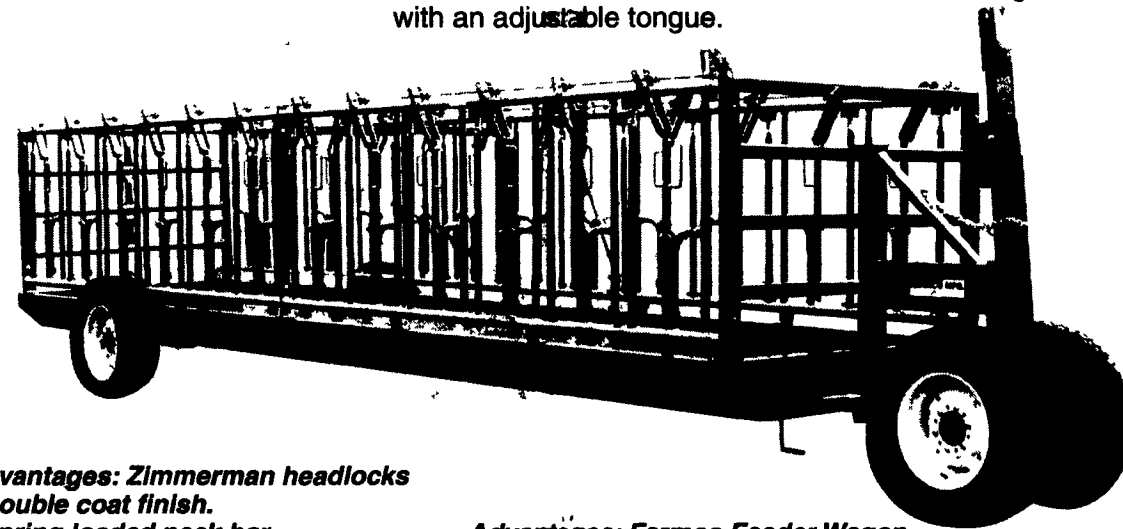

Wide Front Loop Stalls

- Most versatile of all stall designs.
- Greater cow comfort & ease of entry & exit.
- Generous lunge space between top & bottom of loop.
- 2 3/8" outside diameter high yield steel tubing & 12 gauge wall.

Powder Coated Steel Barn Equipment

All metal parts are spray arc welded and have the benefit of the 2 Coat Zimmerman Powder Coating Process to assure you of equipment with a durable finish that is resistant to chemicals & weather!

Feeders

Feeder Wagon with Headlocks

This feeder with Zimmerman adjustable headlocks is ideal for animals 10 months or older. The headlocks are mounted on a 5' x 20' or 24' Farmco wagon with an adjustable tongue.

Advantages: Zimmerman headlocks

- Double coat finish.
- Spring loaded neck bar.
- Individual lock on each yoke to restrain each animal separately.

Advantages: Farmco Feeder Wagon

- 15" implement wheel with 6 bolts.
- 2 jacks on front corners for added stability.