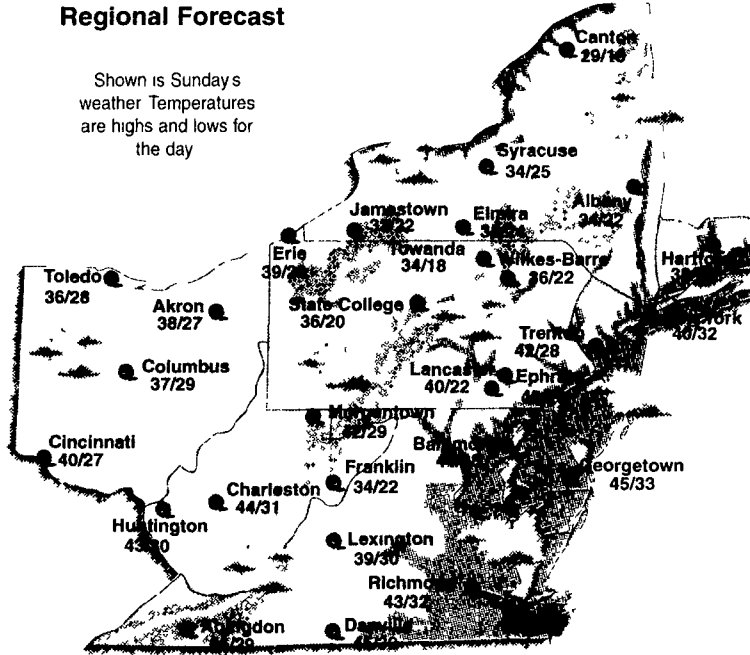

Farming Forecast

Regional Forecast

Shown is Sunday's weather. Temperatures are highs and lows for the day.