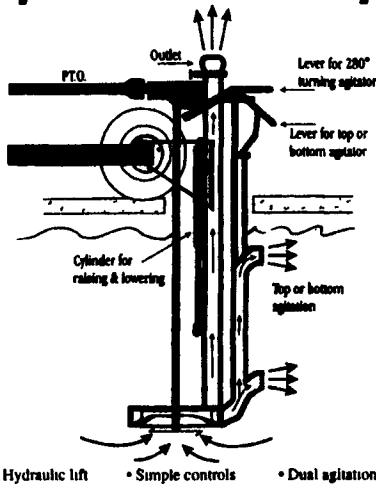

Liquid Manure Pit Pumps

MILLER'S REPAIR
1 Mile North of Bird in Hand
8 Miles East of Lancaster
Ph. 717-656-6109

NEW EQUIPMENT

- Kubota M120 100hp 4WD, Power Shift
- Kubota M110 90hp 4WD, Power Shift
- Hesston 3986 12-Wheel High Cap Rake
- Hesston 540 Round Baler, 1000 Lb Bale
- Hesston 1340 12' Disc Conditioner, 3 pt Swivel Hitch

USED EQUIPMENT

- Kuhn GMD66 HD 3 pt. Disc Mower
- Kuhn GMD 700 9' 3 Pt. Disc Mower
- Kuhn 452T 17' Tedder
- NH 489 w/New Rolls

LAWN & GARDEN

- Int. 234 Hydro 18 hp Diesel
- Kubota B2150 Loader Backhoe, 4WD
- Cub Cadet 2072, 20hp, 60"
- Dixie Chopper 22 hp 60", 530 hrs
- Grasshopper 721D, 1995, 1500 hrs.
- Grasshopper 725 25 hp 61"
- JD 316 18hp 48" w/Bagger
- Walker 16 hp 52"
- Simplicity Sun Star, 20 HP, 60"

STOLTZFUS FARM SERVICE

Cochranville, PA 610-593-2407