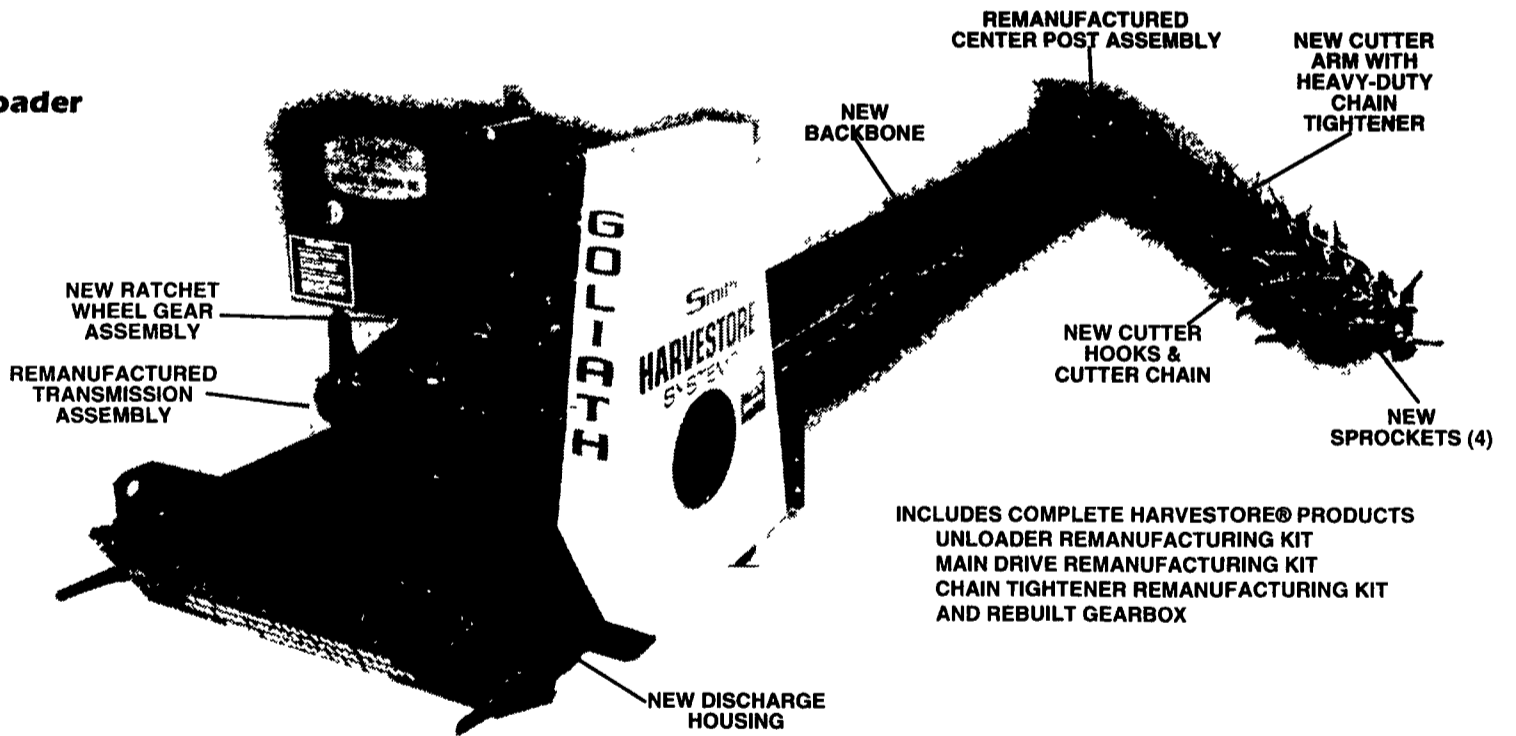

HARVESTORE® SERVICE YOU CAN TRUST

PLUS UNLOADERS REMANUFACTURED BY THE PEOPLE WHO SERVICE THEM...

Series 92
GOLIATH® Unloader

INCLUDES COMPLETE HARVESTORE® PRODUCTS
UNLOADER REMANUFACTURING KIT
MAIN DRIVE REMANUFACTURING KIT
CHAIN TIGHTENER REMANUFACTURING KIT
AND REBUILT GEARBOX