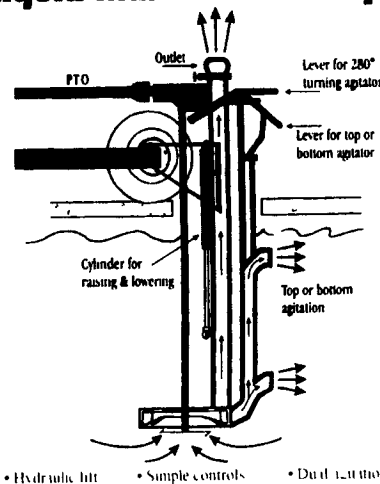

**USED EQUIPMENT**

- Gehl 1540 Silage Blower \$1,450
- Gehl TR30-38 2R corn head \$1,400
- FNH 565 Baler (like new) \$7,800

**Liquid Manure Pit Pumps**

**MILLER'S REPAIR**  
1 Mile North of Bird in Hand  
8 Miles East of Lancaster  
Ph. 717-656-6109