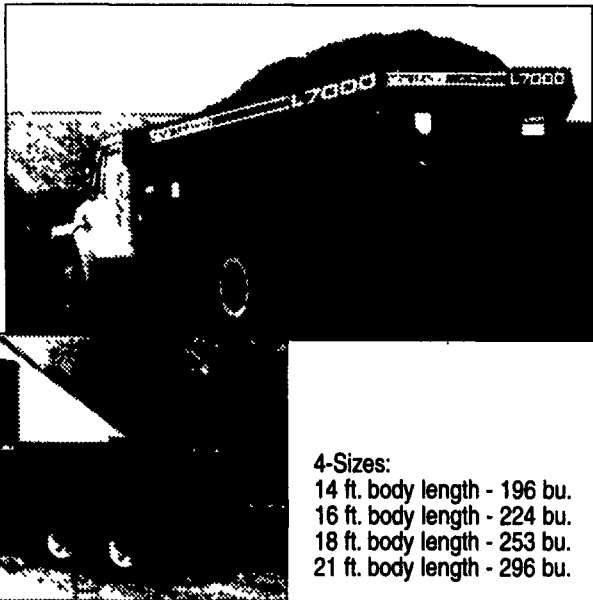

The **NEW LEADER** L-7000  
**Litter and Bedding SPREADER**

The New L-7000 a Professional Style Spreader at an affordable price to the poultry industry.

4-Sizes:  
 14 ft. body length - 196 bu.  
 16 ft. body length - 224 bu.  
 18 ft. body length - 253 bu.  
 21 ft. body length - 296 bu.

- Low profile hopper makes loading in poultry buildings easy and efficient.
- Extra wide conveyor and steep side slopes makes for quick, accurate delivery of material from hopper to the 24-inch twin, wide-spread spinners for a fast, even spread up to 65 feet.
- Both hydraulic and mechanical units available
- The L-7000 can be either truck or trailer mounted and comes in standard lengths of 14-, 16-, 18-, and 21-feet. New Leader will also custom-build an L-7000 to any length requested.
- Trailer mounted unit for use with a tractor and works off the tractor's PTO.