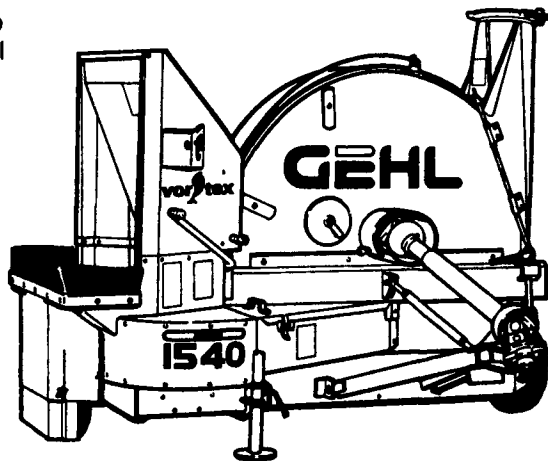

GEHL

LEBANON VALLEY IMPLEMENT COMPANY, INC.

Monday-Friday 7:30-5
Saturday 7:30-12

700 EAST LINDEN STREET
RICHLAND, PA 17087
Lebanon County 717-866-7518

SimpliCity

MASSEY FERGUSON 6180 2WD TRACTOR

- 110 PTO Horsepower
- Perkins 1006-6T DynaTorque™ Engine
- Deluxe Cab
- 16 Spd. Speedshift Transmission with optional 4:1 "Creeper" speed reduction
- Open center hydraulics

700 E. Linden Street, Richland, PA 17087 717-866-7518

MF 1100 Series Tractor

Radial Hydraulic Pump Rebuilding Service. Tested & Ready to Install

YOUR BEST FORAGE BOX VALUE

Gehl's new BU980 Self-unloading forage box has been redesigned for improved performance and durability.

Gehl 980 Forage Boxes In Stock

"Vortex™" Blowers

If you need a high-capacity forage blower to fill your tallest silos, Gehl Vortex blowers will help get your silo-filling done in short order.

- **Three models** - Your choice of 540 or 1,000 rpm operation.
- **Twin spinners** - Rifle material into the blower fan at nearly 35 mph.
- **Twin-sided fan disc** - Paddles on both sides shoot the crop up the pipe in a nearly continuous flow.
- **Split rim sheets** - Feature a replaceable inner liner for longer life and lower maintenance costs.
- **Many convenience features** - Swing-away blower outlet, air vents, adjustable left tire, right tire guard, wide hopper, removable tunnel covers and dual water inlets.