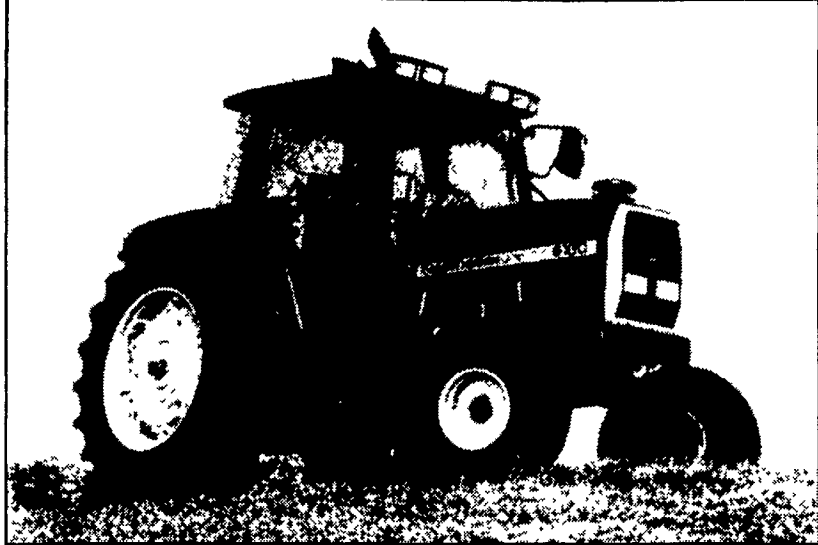

GEHL

LEBANON VALLEY IMPLEMENT COMPANY, INC.

Monday-Friday 7:30-5
Saturday 7:30-12

700 EAST LINDEN STREET
RICHLAND, PA 17087
Lebanon County 717-866-7518

SimpliCity

MASSEY FERGUSON 6180 2WD TRACTOR

- 110 PTO Horsepower
- Perkins 1006-6T DynaTorque™ Engine
- Deluxe Cab
- 16 Spd. Speedshift Transmission with optional 4:1 "Creeper" speed reduction
- Open center hydraulics

700 E. Linden Street, Richland, PA 17087 717-866-7518

MF 1100 Series Tractor

Radial Hydraulic Pump Rebuilding Service. Tested & Ready to Install

YOUR BEST FORAGE BOX VALUE

Gehl's new BU980 Self-unloading forage box has been redesigned for improved performance and durability.