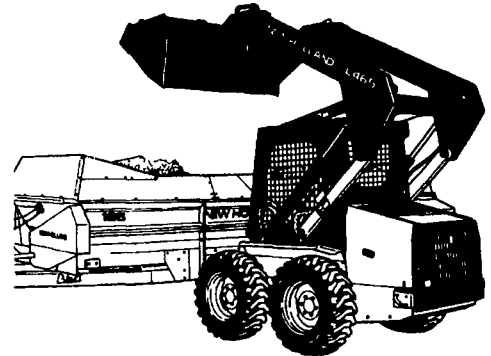

NEW HOLLAND

MANURE HANDLING

Make tough spreading jobs easier..

Handling manure is part of the job but it's faster and easier with a New Holland side-delivery spreader. Choose the one with the capacity* that's right for your operation:

New Holland offers seven Strong Boxes to match any farming operation. All New Holland spreaders clean out fast to make quick work of dirty jobs.

Model	* Capacity	Model	* Capacity
130	161	185	340
145	215	190	400
155	260	195	440
165	311		

* cu. ft. (heaped, double beater)

Stop in and see our New Holland spreaders... North America's best-sellers.

Super Boom™ is best

Why choose a New Holland skid-steer loader?

- Superior visibility
- Unbeatable stability
- Faster speeds
- Superior dump height & reach
- Greater bucket & lift capacity
- The most attachments
- Unmatched dependability

Stop by today and see for yourself why no other skid-steer can compare.

NEW HOLLAND

Clutchless shuttling

The 16x16 Synchro Command™ transmission with power shuttle on New Holland TND and TNS tractors is state-of-the-art. It offers clutchless, forward/reverse shuttling. The shuttle control is mounted on the left side of the steering column, freeing the right hand for loader operation.