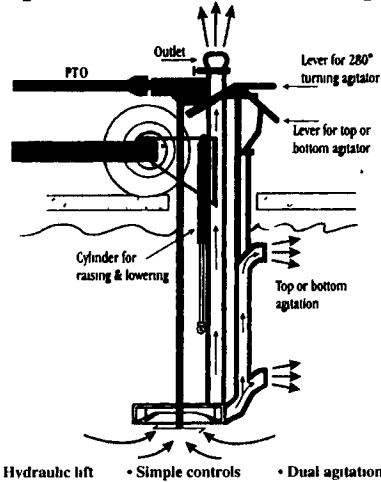

Liquid Manure Pit Pumps

• Hydraulic lift • Simple controls • Dual agitation

MILLER'S REPAIR
1 Mile North of Bird in Hand
8 Miles East of Lancaster
Ph. 717-656-6109

FARM EQUIPMENT

WANTED: Old motorcycles, minibikes, scooters, ATV's, etc. Private collector. 610-692-6079.

USED EQUIPMENT

- Deutz DX120 Tractor, 4WD
- White 2110 Tractor, 4WD
- White 6085 Tractor
- White 288 Tractor
- White 435 Disc Chisel
- White 281 10' Offset Disc
- White 5100 6R Liquid
- White 6100 6R Planter
- Kinze 6R Planter
- White 5400 4R Planter
- JD 7000 6R Planter
- Gleaner 6R 30 Hugger Head
- Grove Forage Box
- NI 5112 Mower Conditioner
- Hesston 1160 14' Windrower
- Fox 2200 Forage Harvester
- Miller Pro Forage Boxes in Stock
- NI 3622 Spreader
- NH 795 Manure Spreader
- IH 6200 Drill
- Westfield 8x51 Auger

STANLEY'S FARM SERVICE
RD Box 46
Klingertown, PA
570-648-2088
WE ALSO STOCK NEW VICON