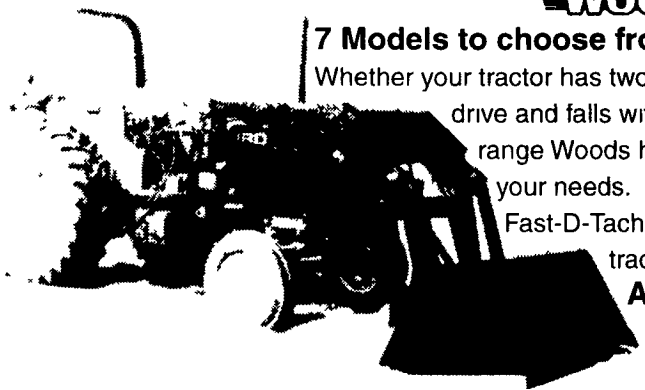

WOODS

PUT A BAT IN YOUR BARN BATWING 3180 - 3 SPINDLE MOWER

The Woods model 3180 is the toughest Batwing® mower we've ever built. A "clean deck" design that resists cut material build-up, innovative Intra-Drive™ gearboxes engineered and built by Woods, and the fastest blade speeds of any mower in its class. The 3180 Batwing® cuts through brush, up to three inches in diameter. A blade overlap of over six inches, and you have a mower that delivers a quality cut, without streaking. From its heavy-gauge deckplate to its heavy-duty drivelines, we build the 3180 to last. What's more, they come complete with a 36-month gearbox warranty.

REARMOUNT FINISH MOWERS

The RD7200 Rear Discharge Finish Mower is the newest addition to the Woods line of 3 point hitch finish mowers.

- V-Belt Drive with 3 blades
- Industrial Quality Blade Spindles with Tapered Roller Bearings
- Floating 3 point hitch
- Stagger Mounted Caster Wheels
- Available for 20 to 40 HP, 540 RPM Category Tractors
- 72 Inch Cutting Width

WOODS

LOADERS

WOODS DUAL

7 Models to choose from.

Whether your tractor has two wheel or four wheel drive and falls within the 11 to 200 HP range Woods has a DUAL loader to fit your needs.

Fast-D-Tach attaches to your tractor in minutes.

Available in tractor matching colors

WOODS

HEAVY DUTY 2-SPINDLE MOWERS

Model 121 gear drive mowers cut a 10 ft. swath and is

available in either mounted or pull type. They are ideal for mowing grass, weeds, clipping pasture, cutting brush and shredding stalks. Designed for tractors rated 40 to 80 HP with standard category 2, 3-point hitch and either 540 or 1,000 PTO.

WOODS

MOW'N MACHINE

Zero Turning Radius Riding Mower.