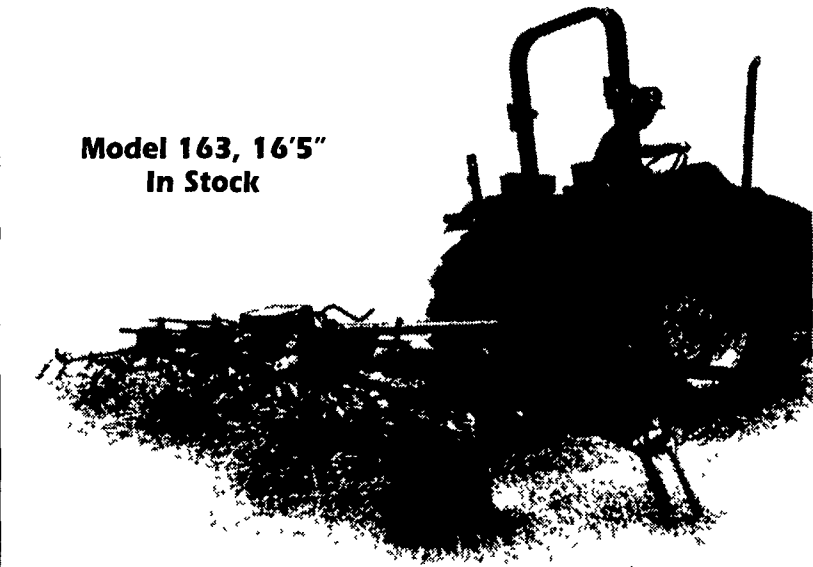

BHM FARM & LAWN EQUIP.

SALES - PARTS - SERVICE
Route 934 - 2 Miles North of Sunbury, PA
Telephone 717-867-2211