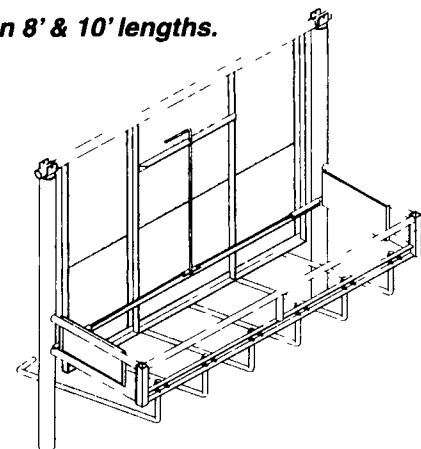

Cattle Handling Equipment

Headlocks

- Extra heavy construction.
- All yokes have individual locks.
- Easy in, easy out.
- Available in 3 sizes to meet all your needs.

Automatic Headgate

- Full roof cover for outdoor protection.
- Heavy duty latch for positive locking.
- Double linkage for extra stability.
- Quickly & easily adjusted from 5" to 7" for animal neck size.
- Handle assists manual operation for slow or horned cattle.

Manure Push Off Guard

For both tractor & cattle.

- Available in 8' & 10' lengths.

Grooming Chute

- Keeps animal's head safely & comfortably in desired position.
- Shipped with 4 bars, allowing optional vertical, horizontal or combination configuration.
- Quickly & easily assembled & disassembled by 1 person.
- Expanded metal flooring reduces slipping.