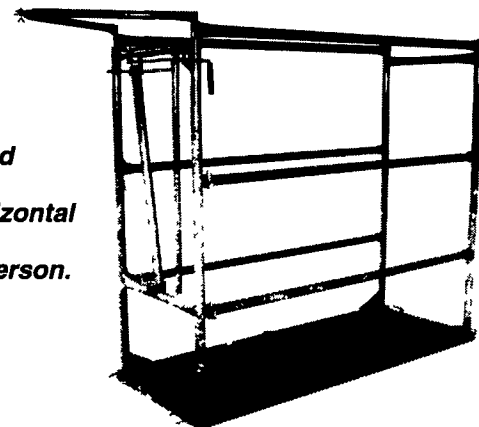

Cattle Handling Equipment

Headlocks

- Extra heavy construction.
- All yokes have individual locks.
- Easy in, easy out.
- Available in 3 sizes to meet all your needs.

Automatic Headgate

- Full roof cover for outdoor protection.
- Heavy duty latch for positive locking.
- Double linkage for extra stability.
- Quickly & easily adjusted from 5" to 7" for animal neck size.
- Handle assists manual operation for slow or horned cattle.

Manure Push Off Guard

For both tractor & cattle.

- Available in 8' & 10' lengths.

Grooming Chute

- Keeps animal's head safely & comfortably in desired position.
- Shipped with 4 bars, allowing optional vertical, horizontal or combination configuration.
- Quickly & easily assembled & disassembled by 1 person.
- Expanded metal flooring reduces slipping.

Gates & Fencing

Manufactured to last,
with our 2 coat finish that
resists chemical corrosion, chipping
& stays cleaner, longer!

Standard heights:

- 4 bar- 38" high.
- 5 bar- 48" high.
- 6 bar- 54" high.

June is
DAIRY MONTH