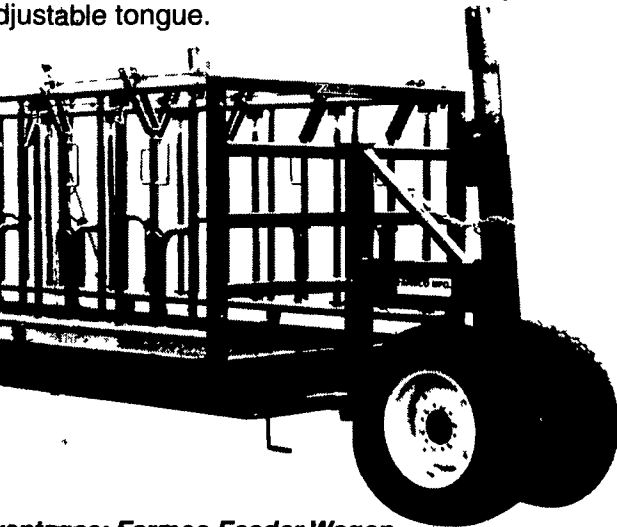

Steel Barn Equipment

Merman INC.

arc welded and have the benefit
an Powder Coating Process
oment with a durable finish
o chemicals & weather!

Feeders

Headlocks

Adjustable headlocks is ideal for animals 10
mounted on a 5' x 20' or 24' Farmco wagon
adjustable tongue.

Advantages: Farmco Feeder Wagon
" implement wheel with 6 bolts.
acks on front corners for added stability.

Hay Bale Feeders

Finished with our durable powder
coating process, these feeders are
available with 4', 5', 6', 8', & 10' panels.

- Feed big round & regular bales or stacks.
- Heavy duty construction of 1/8" formed steel channel and 1" sch. 40 pipe.
- 14 gauge sheet metal around bottom reduces hay loss.

With Our 2 Coat Process!

metal preparation, including iron phosphate
n coating, to enhance adhesion & prevent undercoat