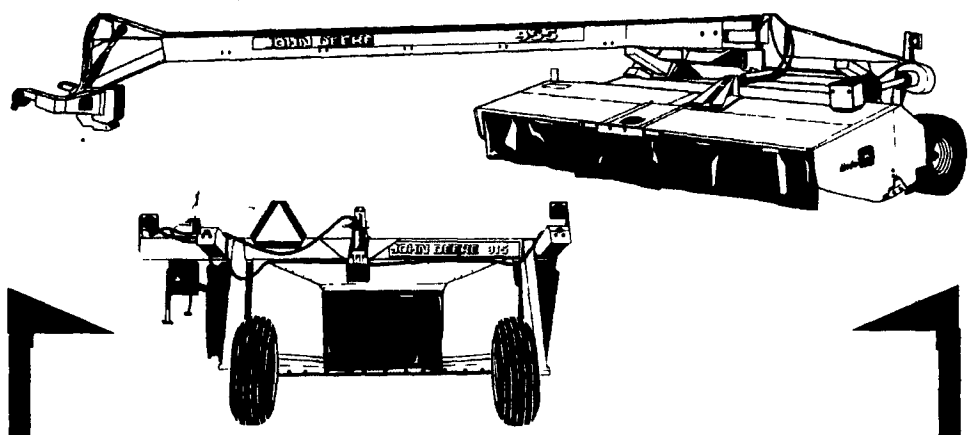

AE ADAMSTOWN EQUIPMENT AE

NEW John Deere Rotary MoCo's

BIGGER, STRONGER, QUIETER

- ◆ Choose from five rotary models, from 8-feet 2-inches to 14-feet 6-inches (John Deere's largest rotary mid-pivot MoCo).
- ◆ You'll find more strength in every machine... especially in the areas most prone to wear.
- ◆ The patented rotary cutterbar makes quick work of tough hay; a new gear design reduces noise level.
- ◆ Only John Deere offers two exclusive conditioning choices; impeller or urethane-roll conditioning.

IN STOCK - READY TO GO:
JD 945 MO CO

GOOD DEALS...AND A GOOD DEAL MORE

New reasons to own North America's most popular balers

- Over the last decade, farmers have chosen John Deere balers more often than any other make. Now, there are **seven new models** that make 750- to 2,200-pound bales. One model is designed specifically for silage.
- **New Monitor options** let you control nearly all baling functions from the tractor cab.
- **New pickup options** pack even more hay into the variable-belt chamber.
- **Exclusive 7-inch-wide diamond-tread belts** reduce chafing and improve bale formation.
- **New tying systems** (including twin electric twine arms) reduce tying time.
- **New lockback PTO collar** rotates as much as 60 degrees for easier hookup.
- See why more and more farmers choose John Deere balers... visit your John Deere dealer's store today.